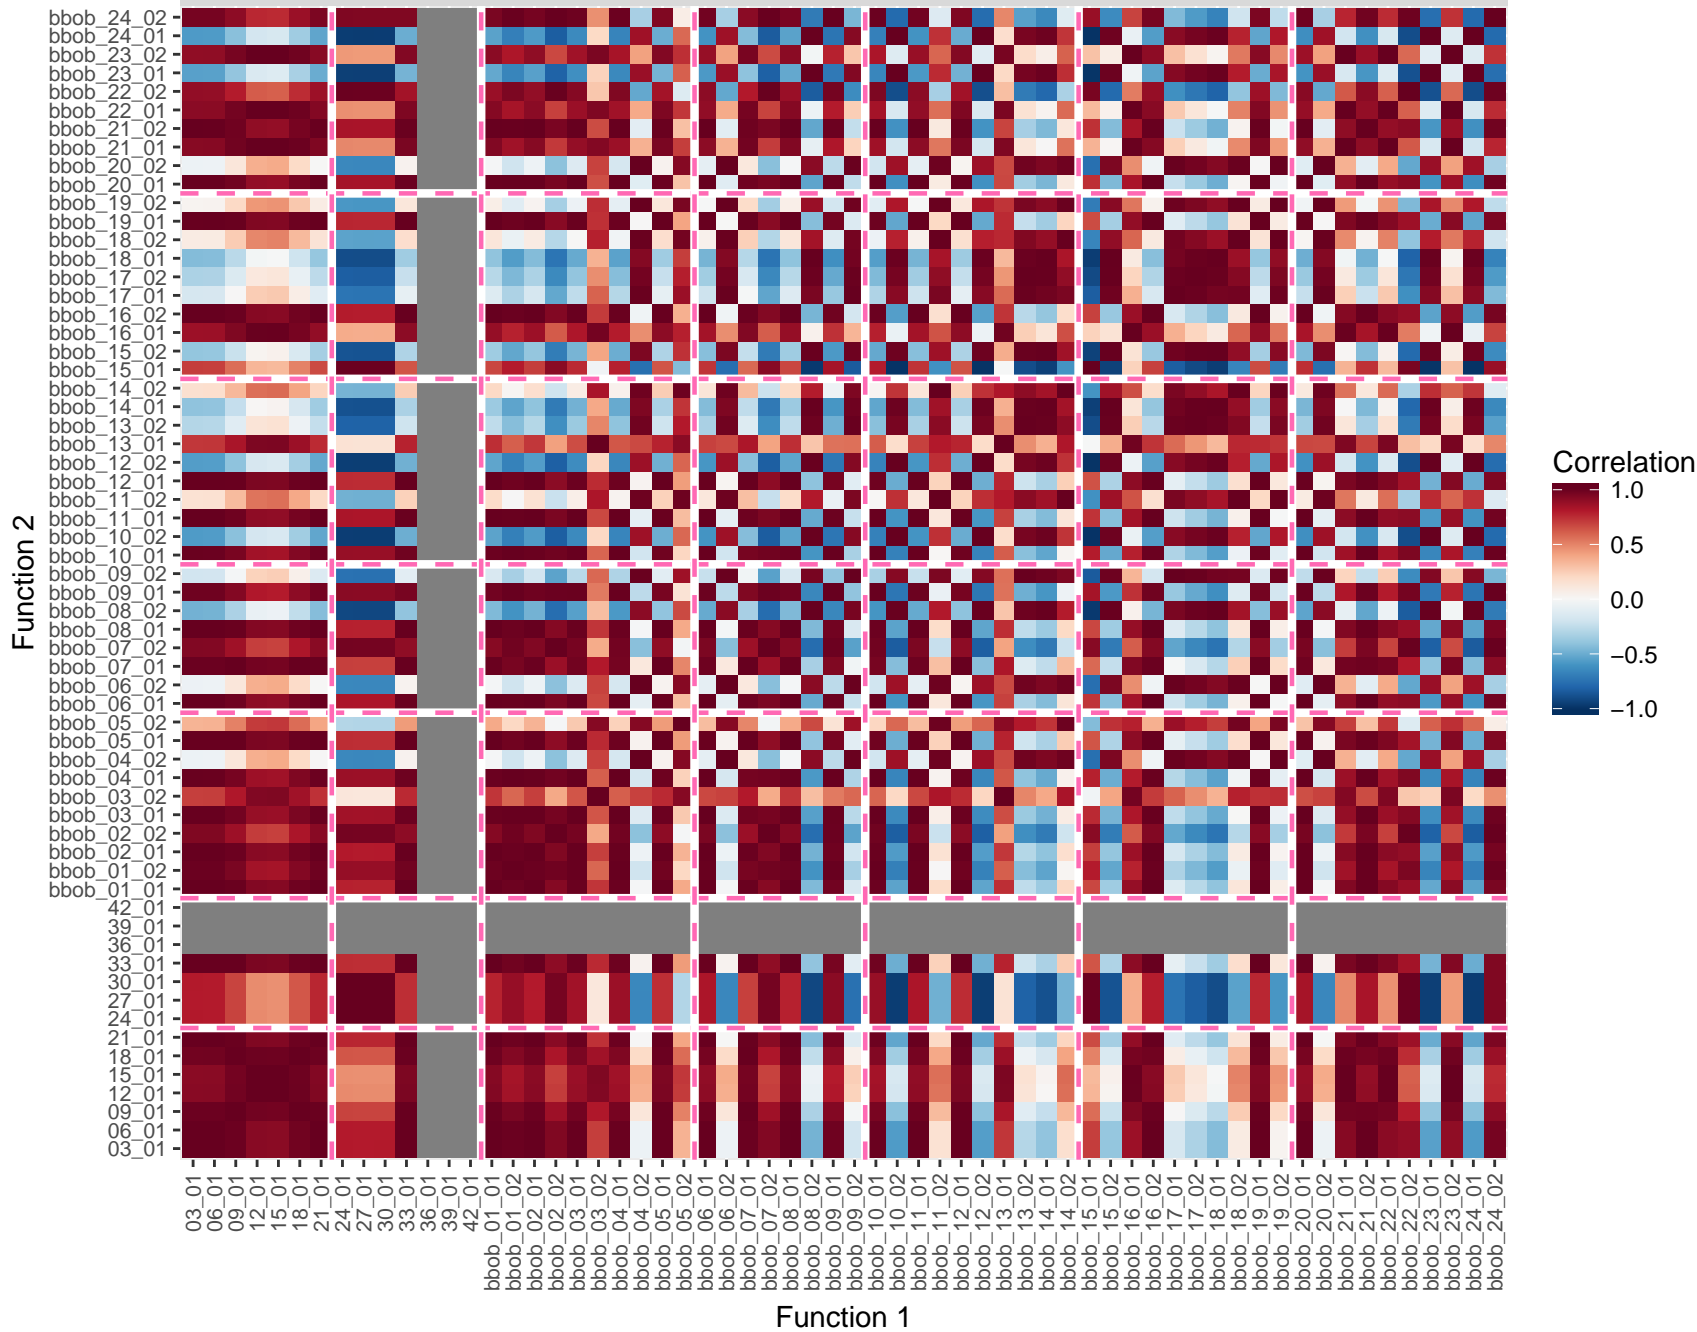

Mario RS

BASIC (7 Features)

Mario RS

DISP (16 Features)

Function 2

Function 1

Mario RS

IC (5 Features)

Mario RS

ELA_META (9 Features)

Mario RS

ELA_DISTR (3 Features)

Mario CMA

BASIC (7 Features)

Mario CMA

NBC (5 Features)

Function 1

Mario CMA

DISP (16 Features)

Function 1

Mario CMA

IC (5 Features)

Mario CMA

ELA_META (9 Features)

Mario CMA

ELA_DISTR (3 Features)

Mario CMA

ALL (45 Features)