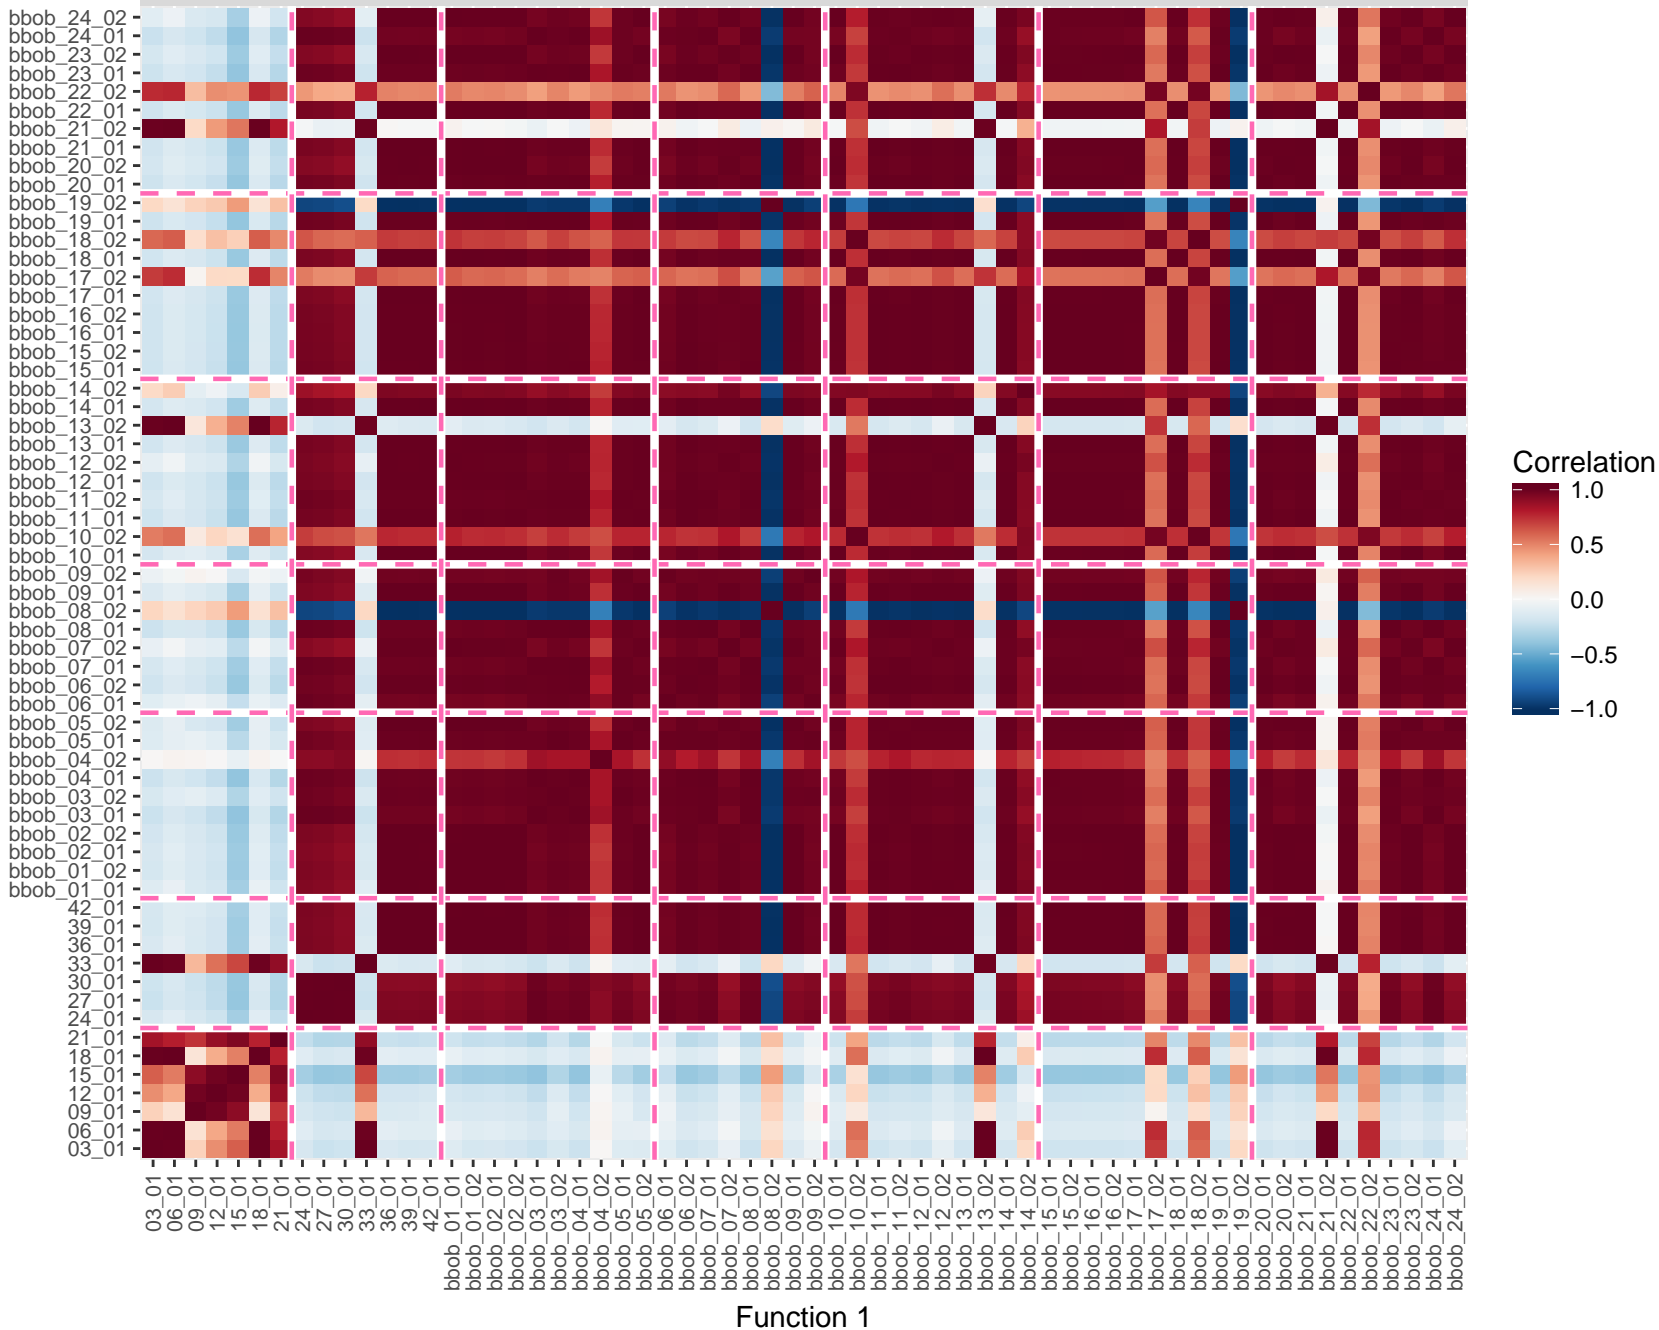

Mario RS

BASIC (7 Features)

Mario RS

DISP (16 Features)

Function 2

Function 1

Mario RS

IC (5 Features)

Mario RS

ELA_META (9 Features)

Mario RS

ELA_DISTR (3 Features)

Mario CMA

BASIC (7 Features)

Mario CMA

NBC (5 Features)

Mario CMA

ELA_DISTR (3 Features)

Mario CMA

ALL (45 Features)