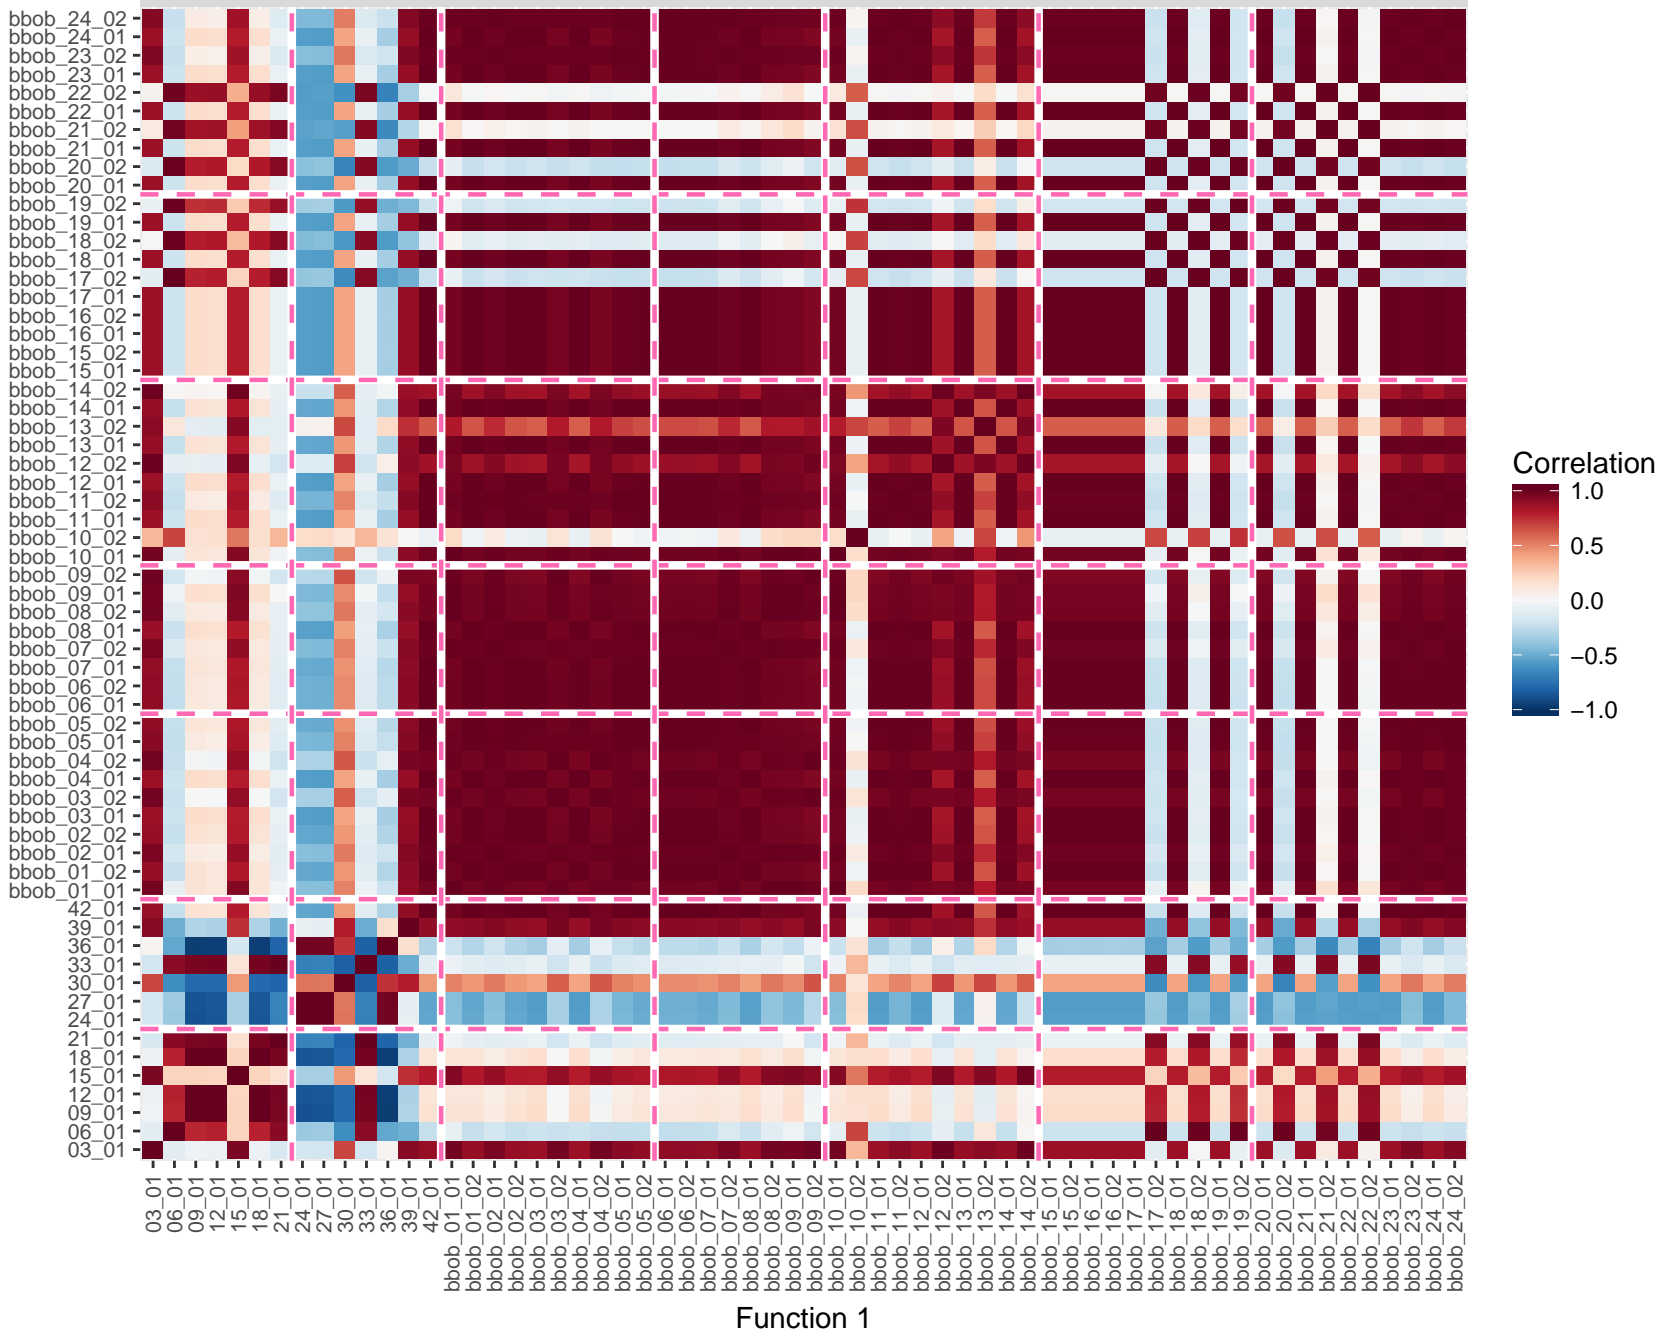

Mario RS

BASIC (7 Features)

Mario RS

DISP (16 Features)

Function 2

Function 1

Mario RS

IC (5 Features)

Mario RS

ELA_META (9 Features)

Mario RS

ELA_DISTR (3 Features)

Mario CMA

BASIC (7 Features)

Mario CMA

NBC (5 Features)

Mario CMA

ELA_DISTR (3 Features)

Mario CMA

ALL (45 Features)