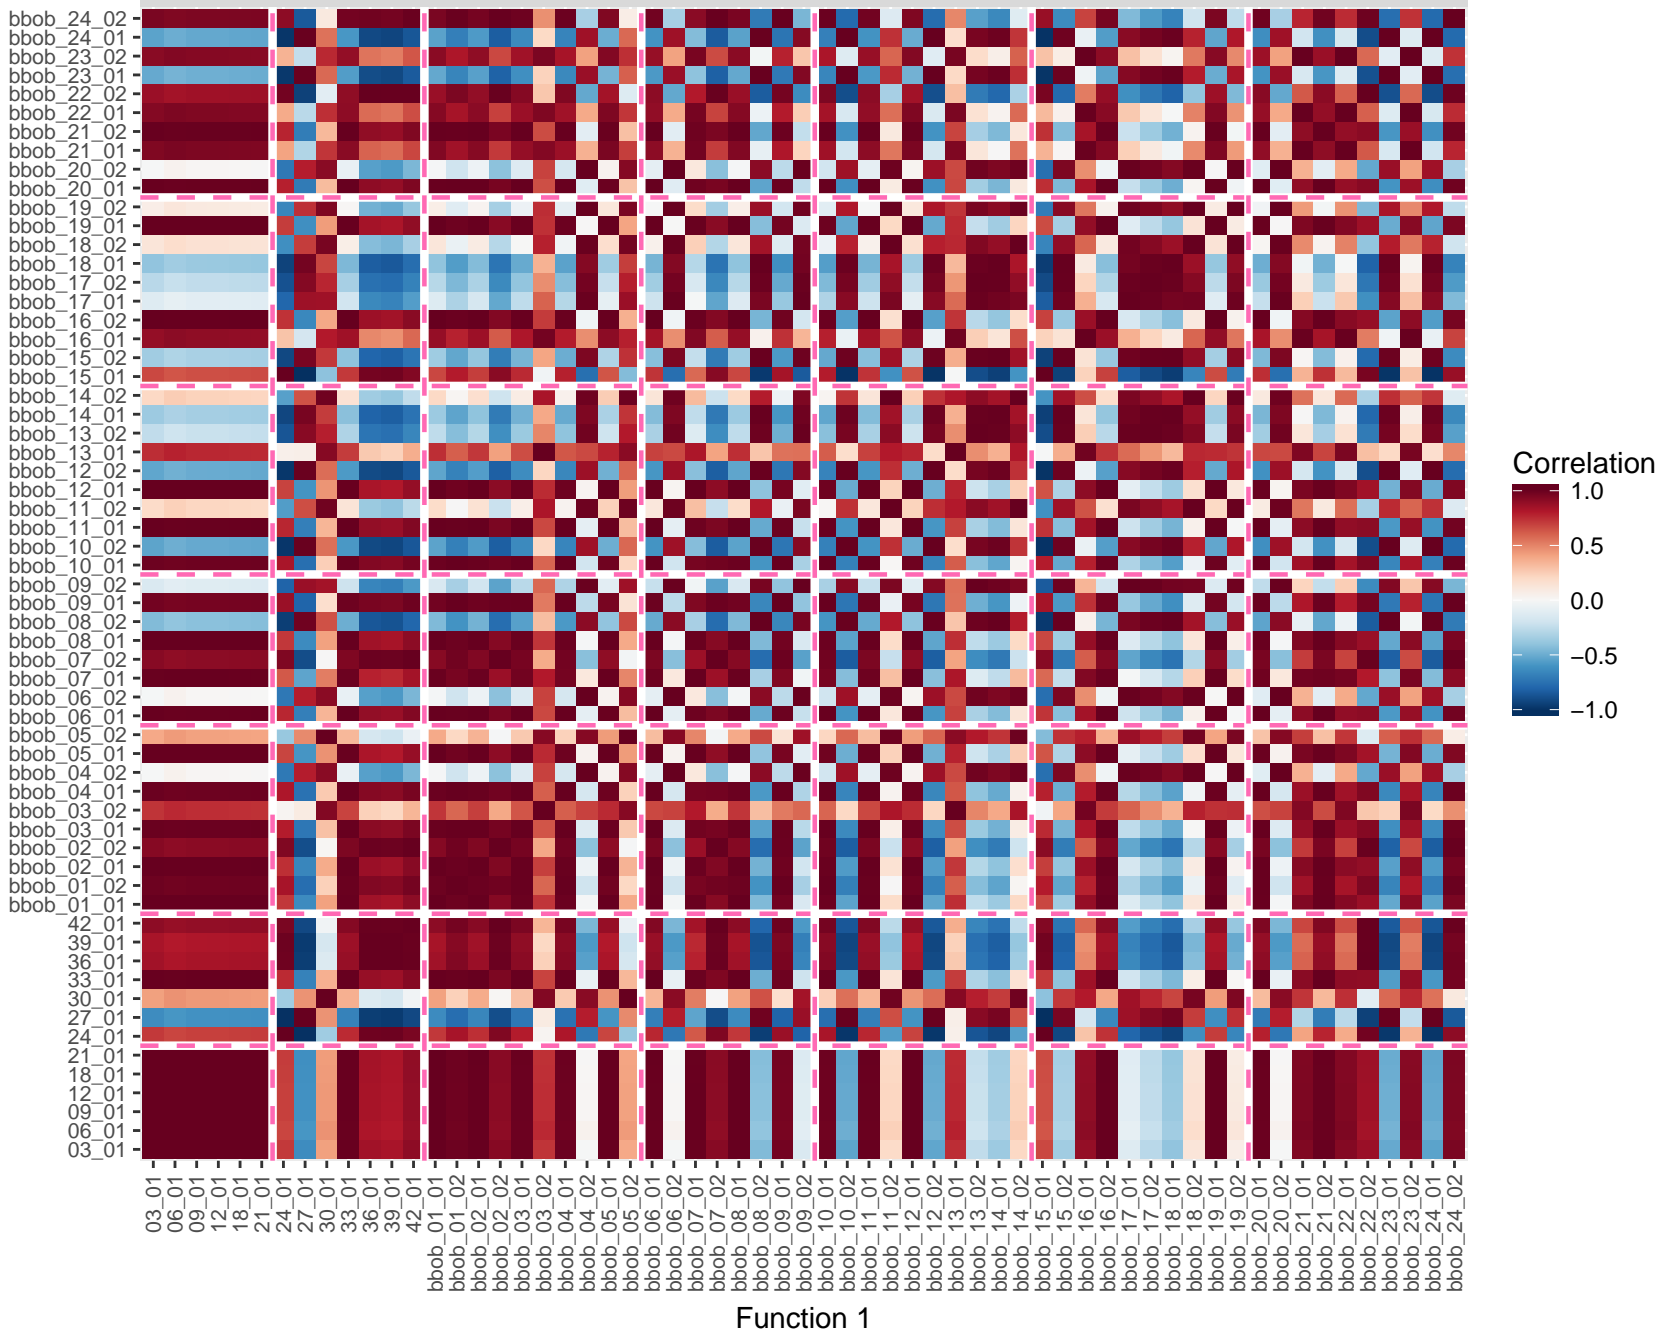

Function 1

Mario CMA

DISP (16 Features)

Function 1

Mario CMA

IC (5 Features)

Mario CMA

ELA_META (9 Features)

Mario CMA

ELA_DISTR (3 Features)

Mario CMA

ALL (45 Features)