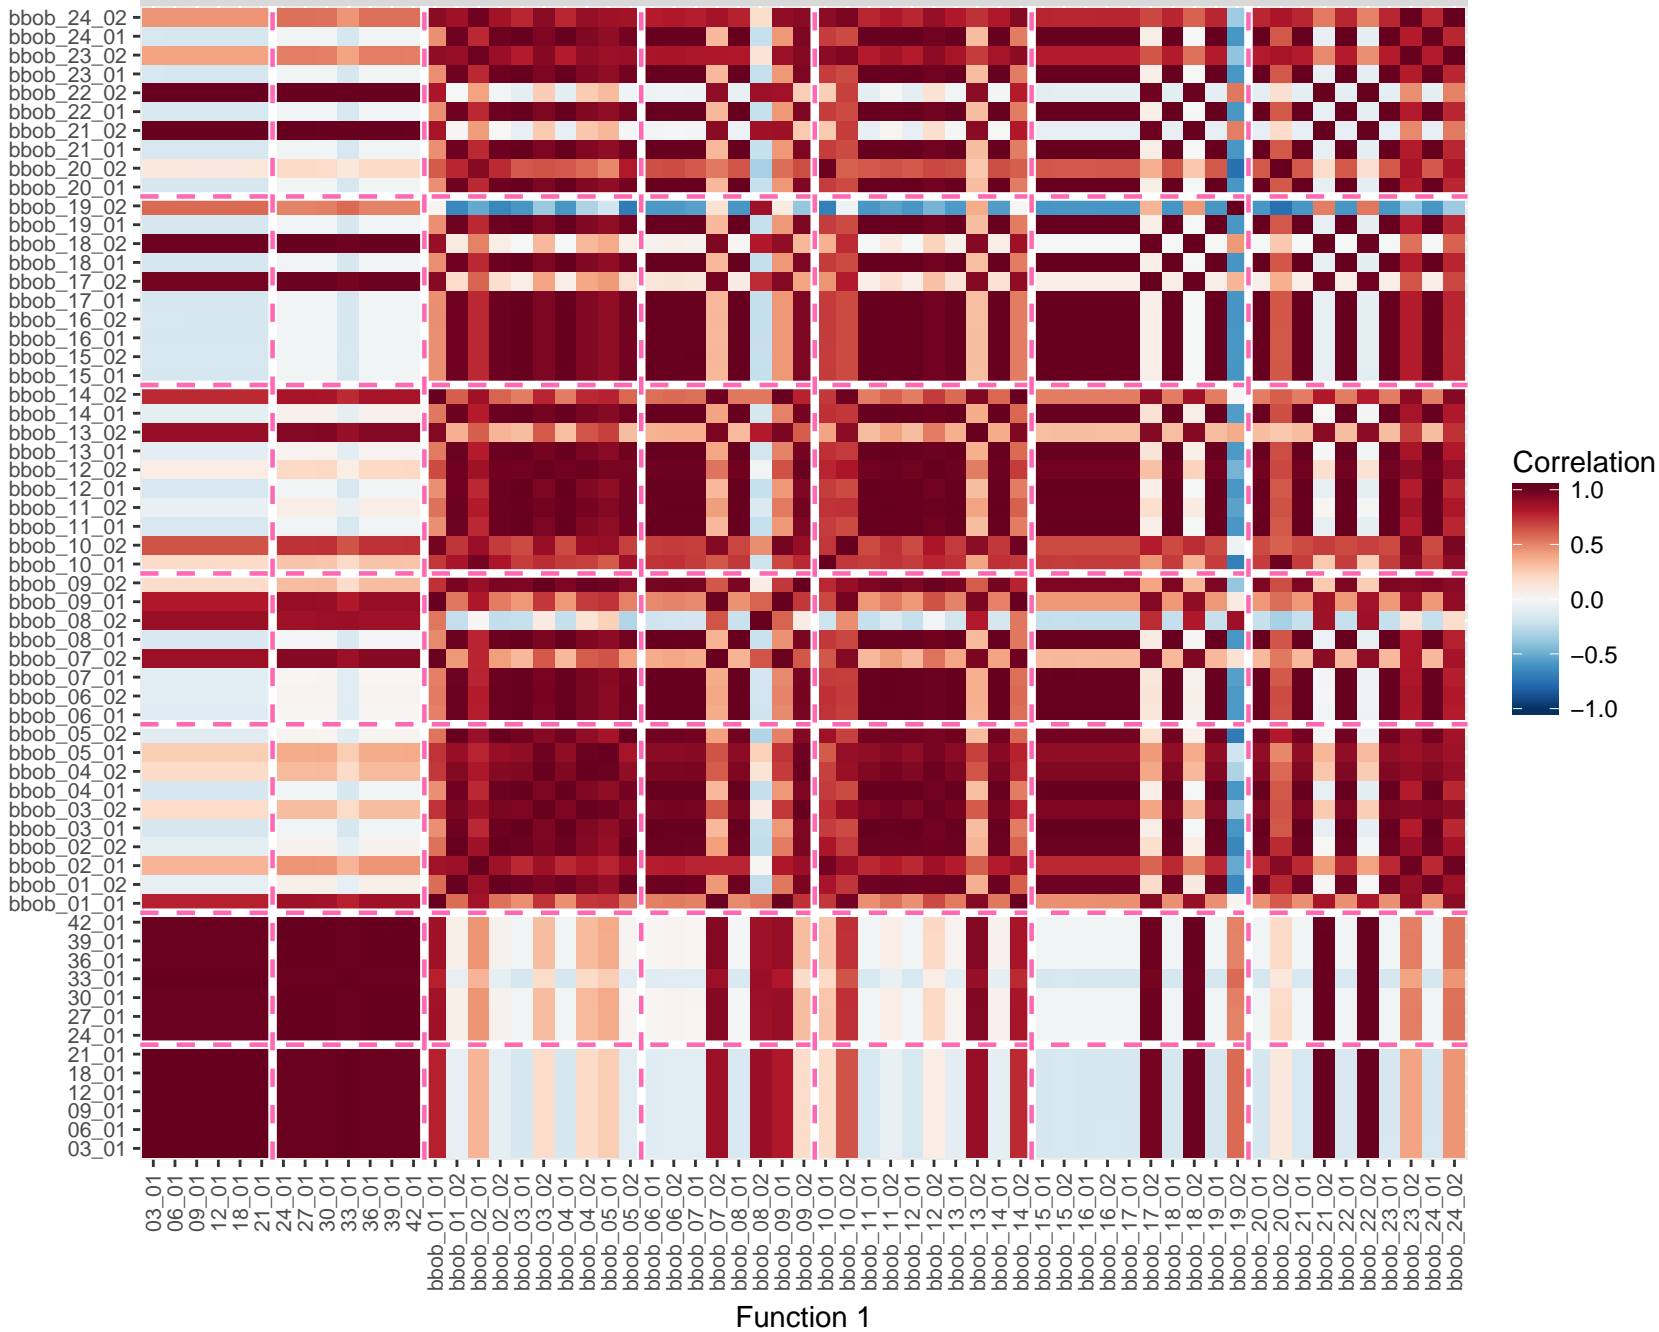

Mario RS

ELA_META (9 Features)

Mario RS

ELA_DISTR (3 Features)

Mario CMA

BASIC (7 Features)

Mario CMA

NBC (5 Features)