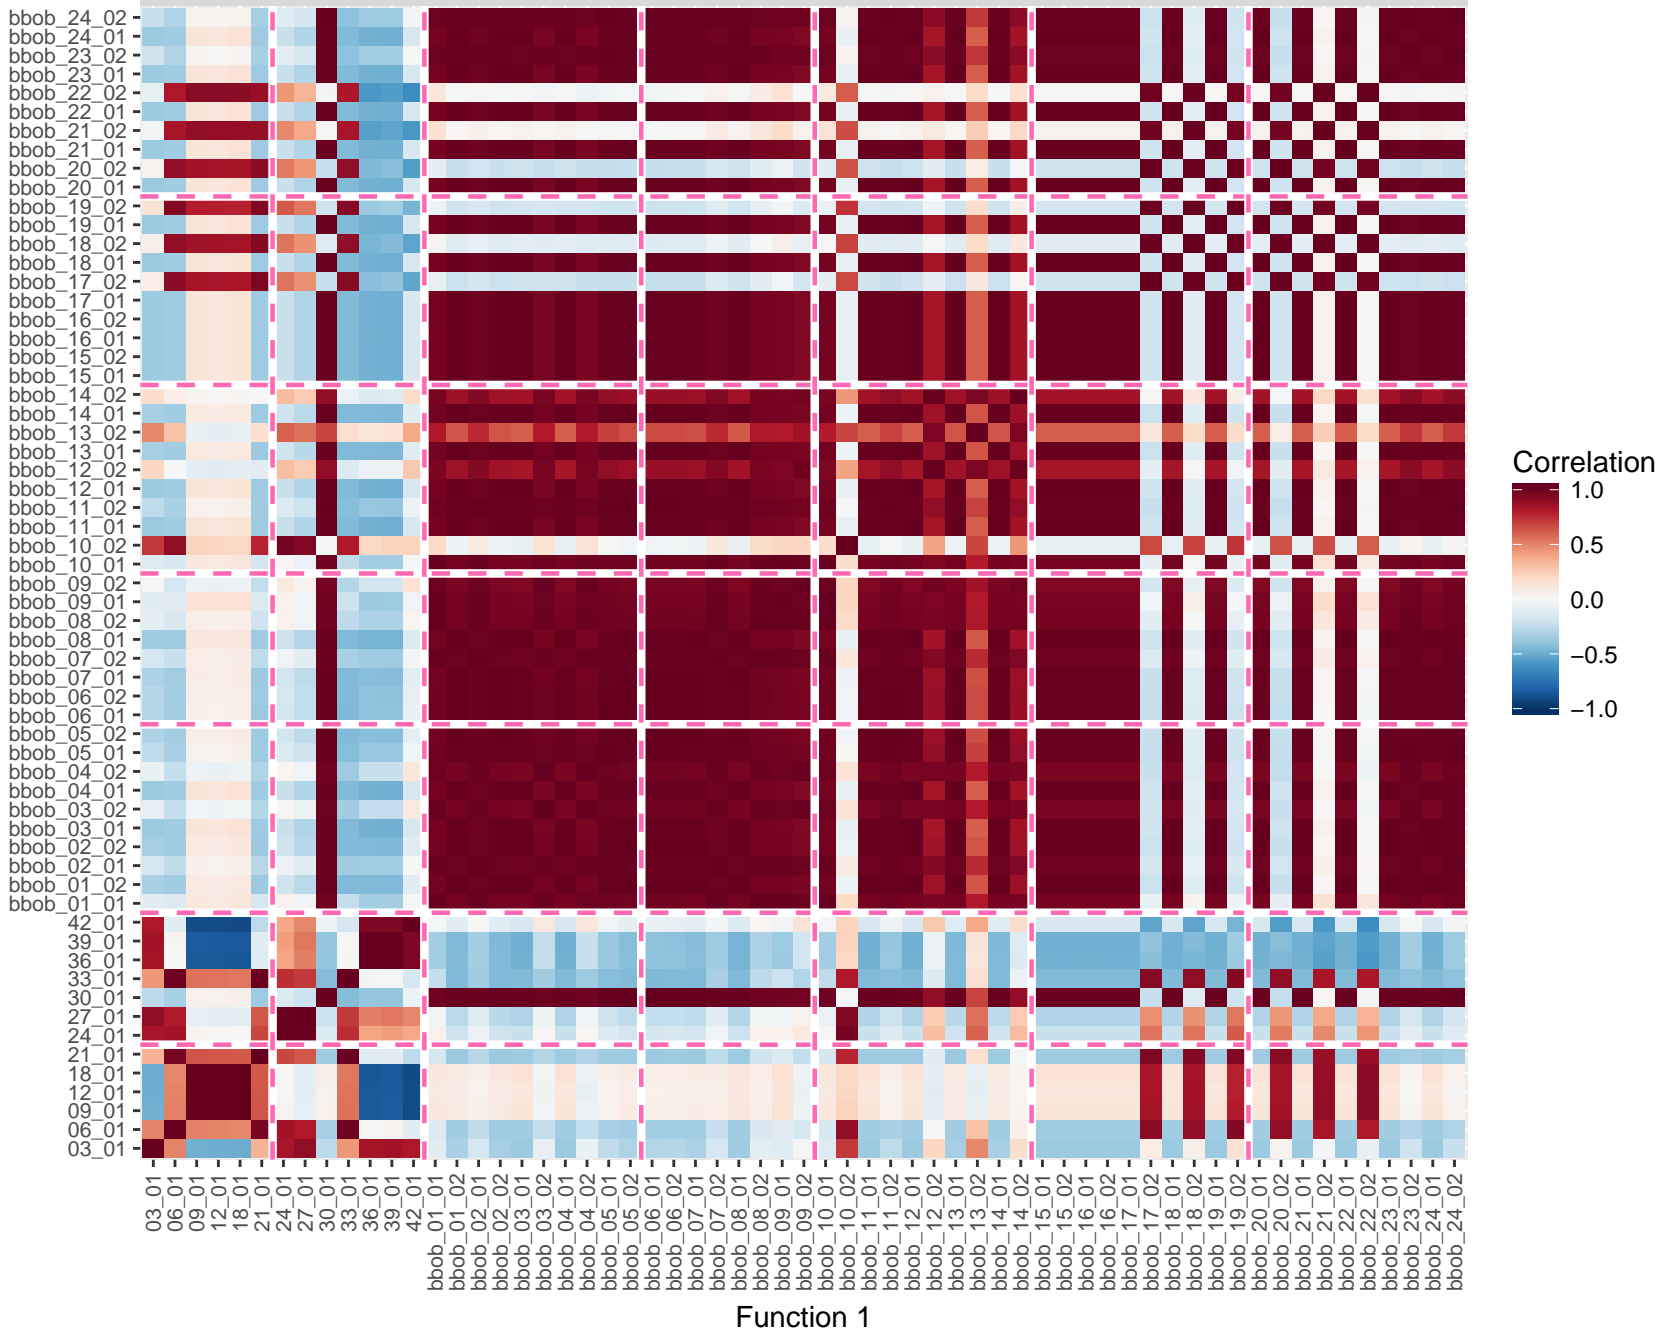

Function 1

Mario CMA

DISP (16 Features)

Function 1

Mario CMA

IC (5 Features)

Mario CMA

ELA_META (9 Features)

Mario CMA

ELA_DISTR (3 Features)

Mario CMA

ALL (45 Features)