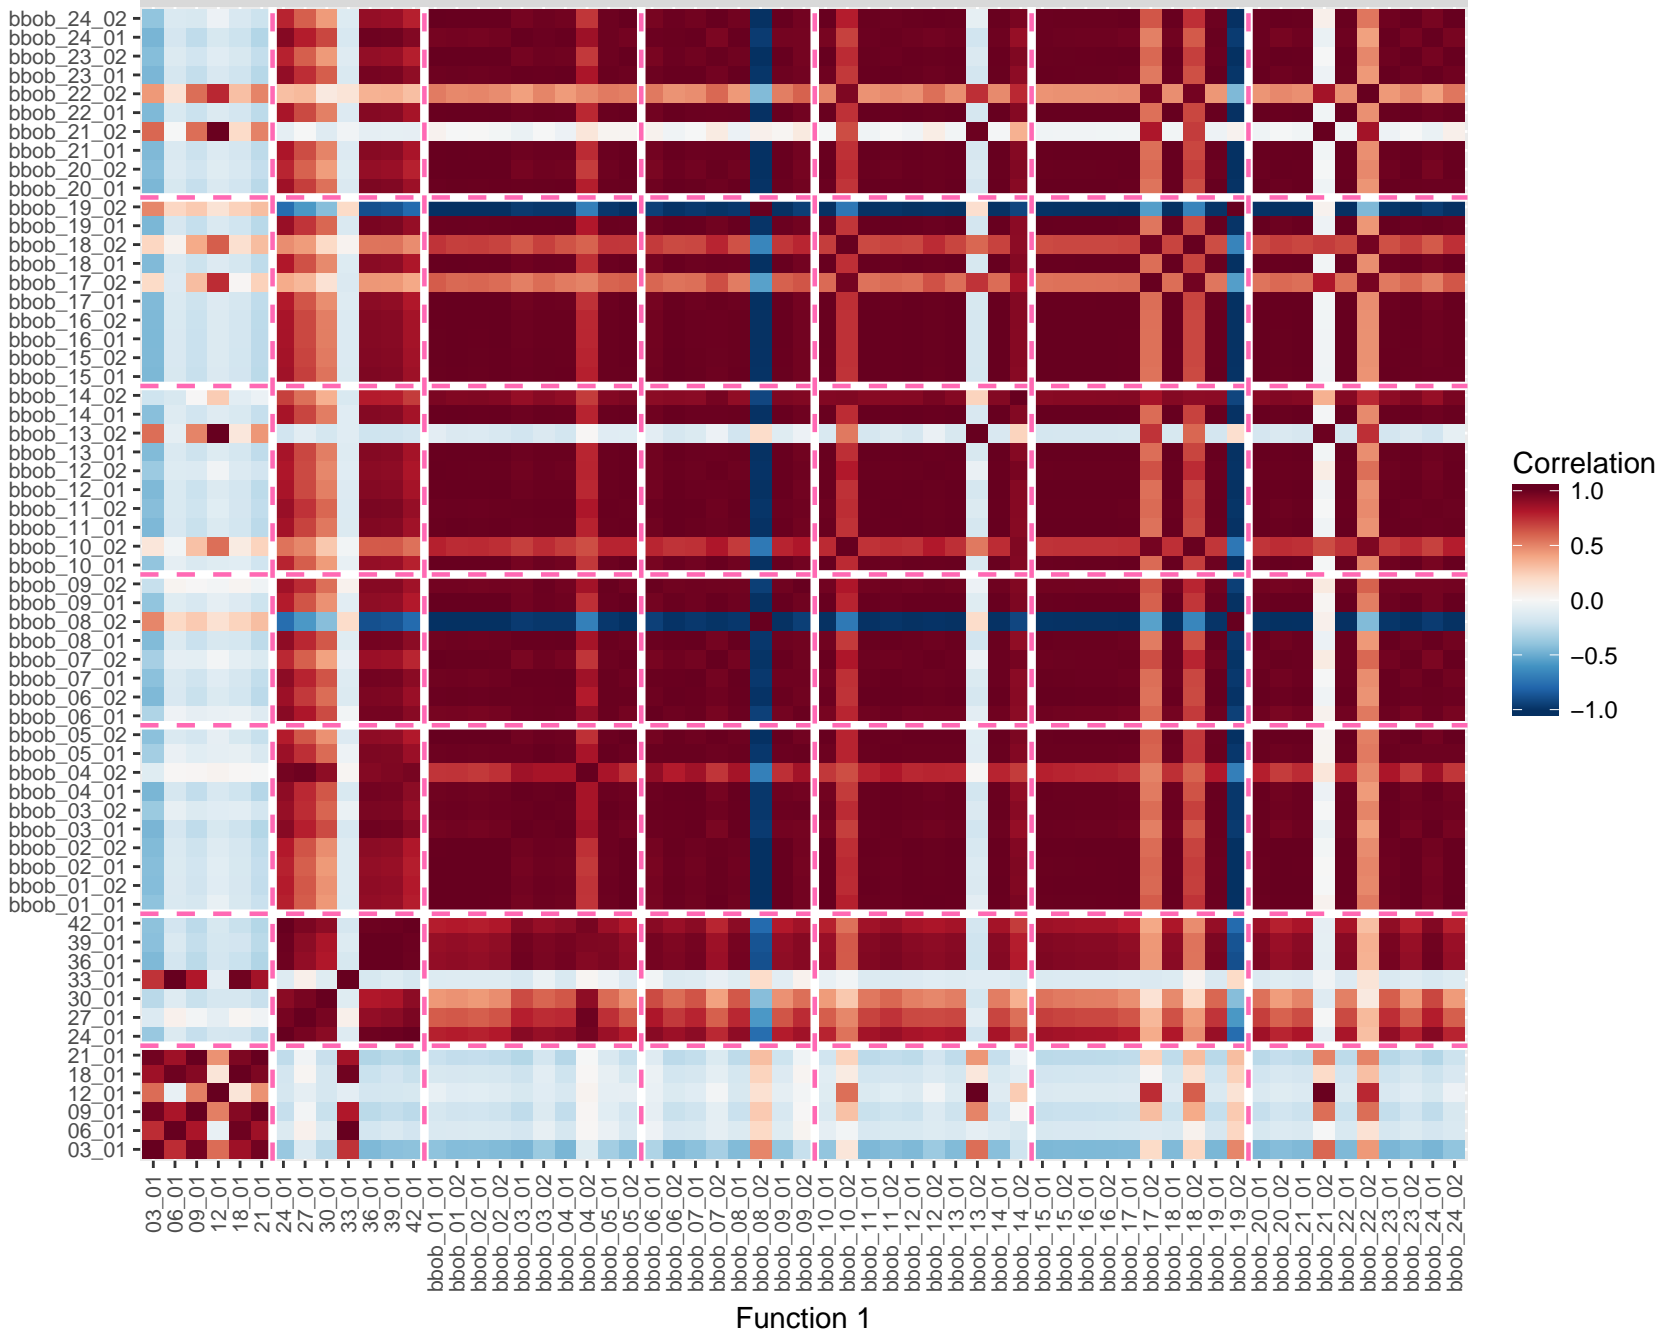

Function 1

Mario CMA

DISP (16 Features)

Function 1

Mario CMA

IC (5 Features)

Mario CMA

ELA_META (9 Features)

Mario CMA

ELA_DISTR (3 Features)

Mario CMA

ALL (45 Features)