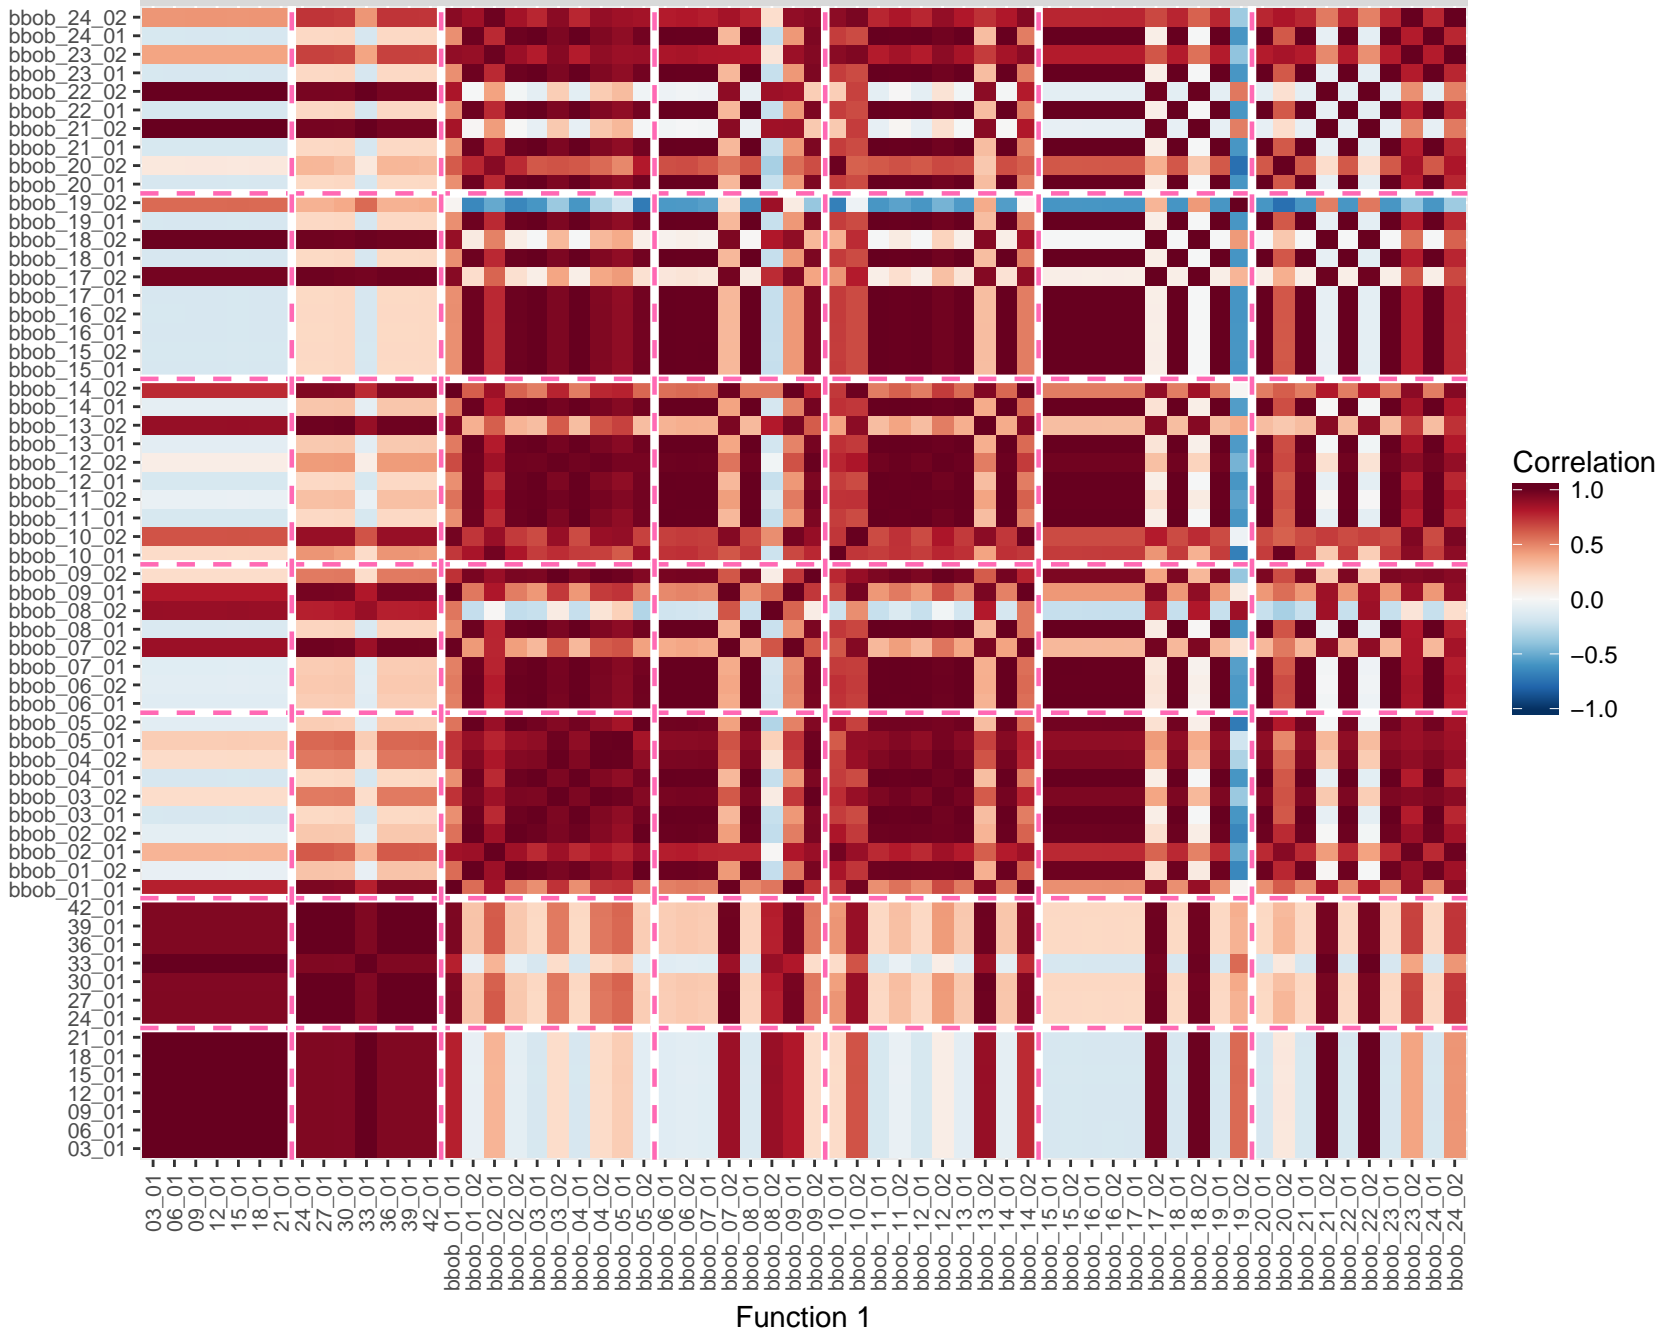

Mario RS

BASIC (7 Features)

Mario RS

DISP (16 Features)

Function 2

Function 1

Mario RS

IC (5 Features)

Mario RS

ELA_META (9 Features)

Mario RS

ELA_DISTR (3 Features)

Mario CMA

BASIC (7 Features)

Mario CMA

NBC (5 Features)

Mario CMA

ELA_DISTR (3 Features)

Mario CMA

ALL (45 Features)