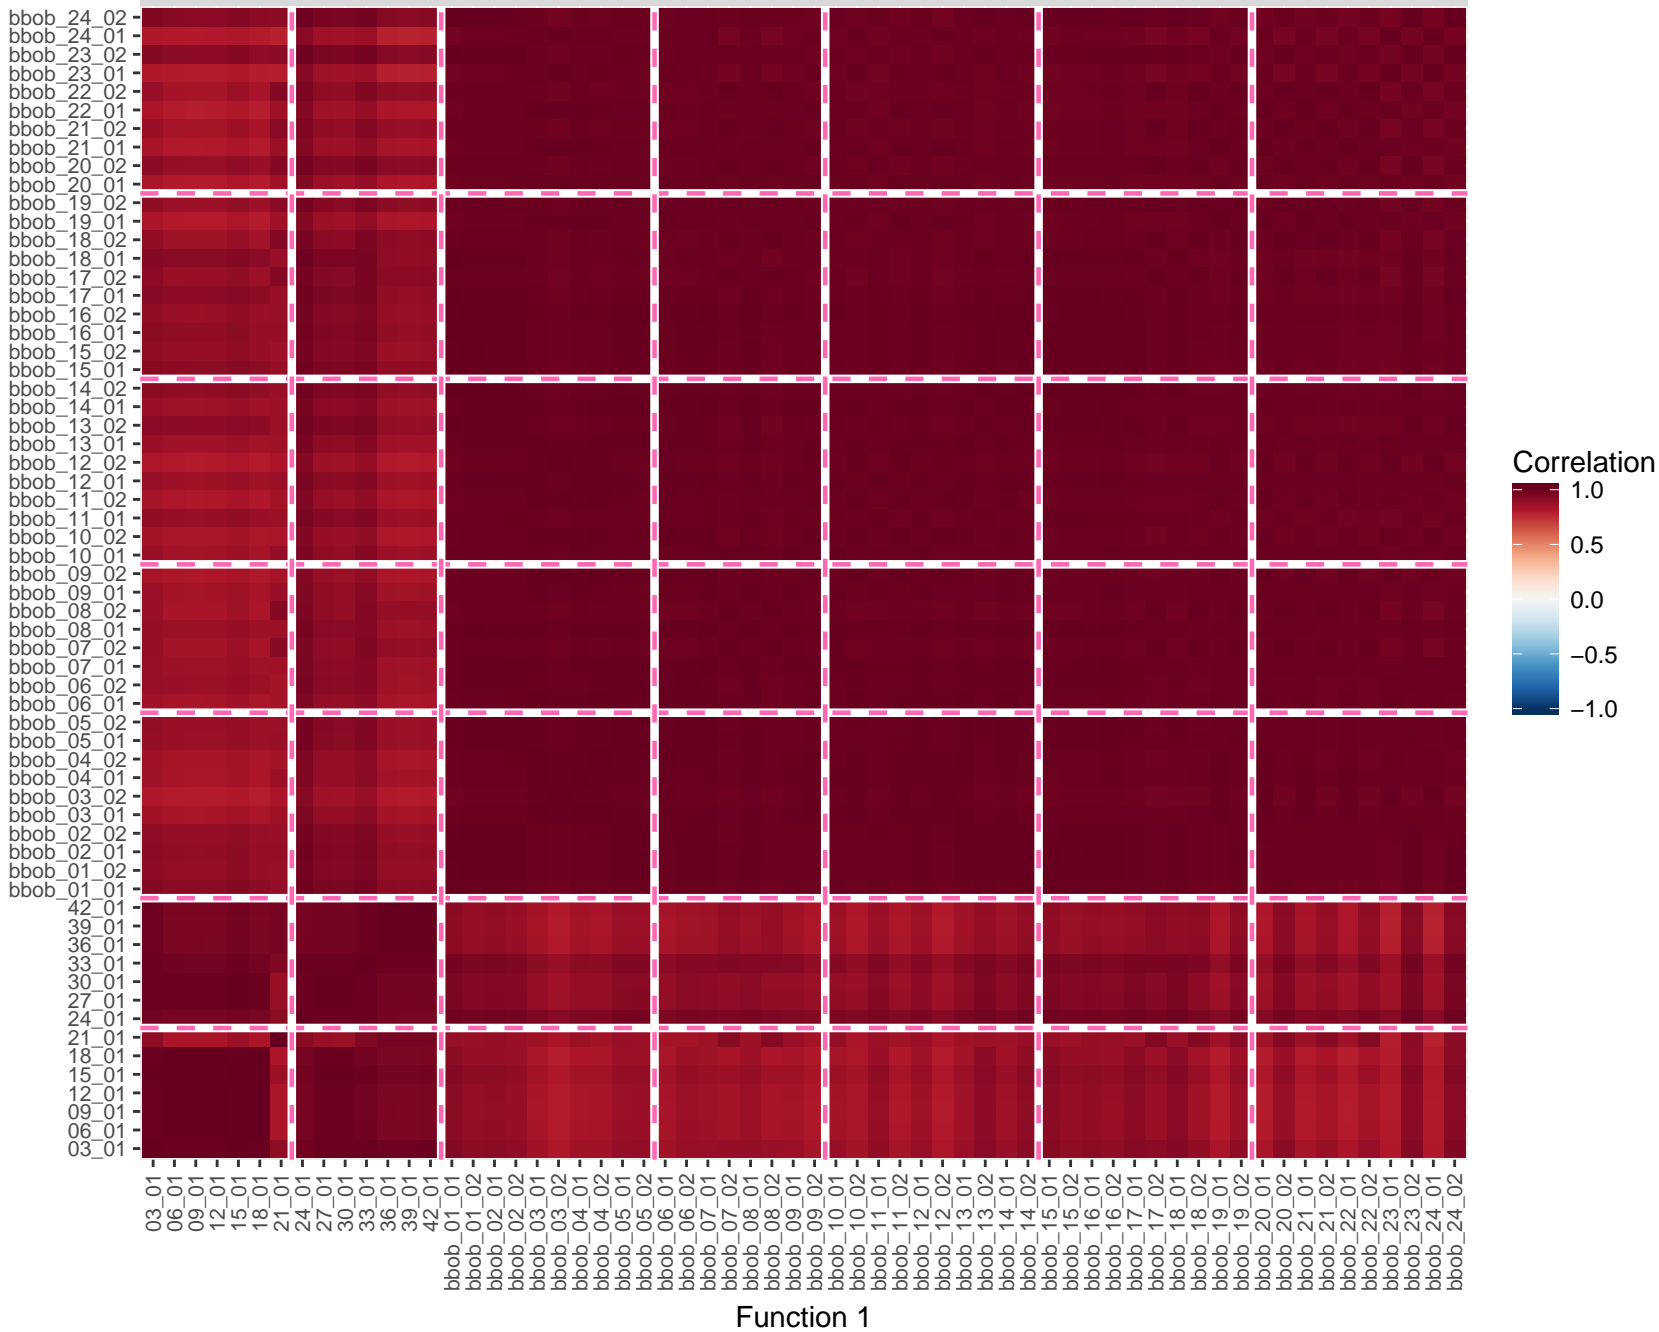

Mario RS

BASIC (7 Features)

Mario RS

NBC (5 Features)

Mario RS

DISP (16 Features)

Function 2

Function 1

Mario RS

IC (5 Features)

Mario RS

ELA_META (9 Features)

Mario RS

ELA_DISTR (3 Features)

Function 2

Function 1