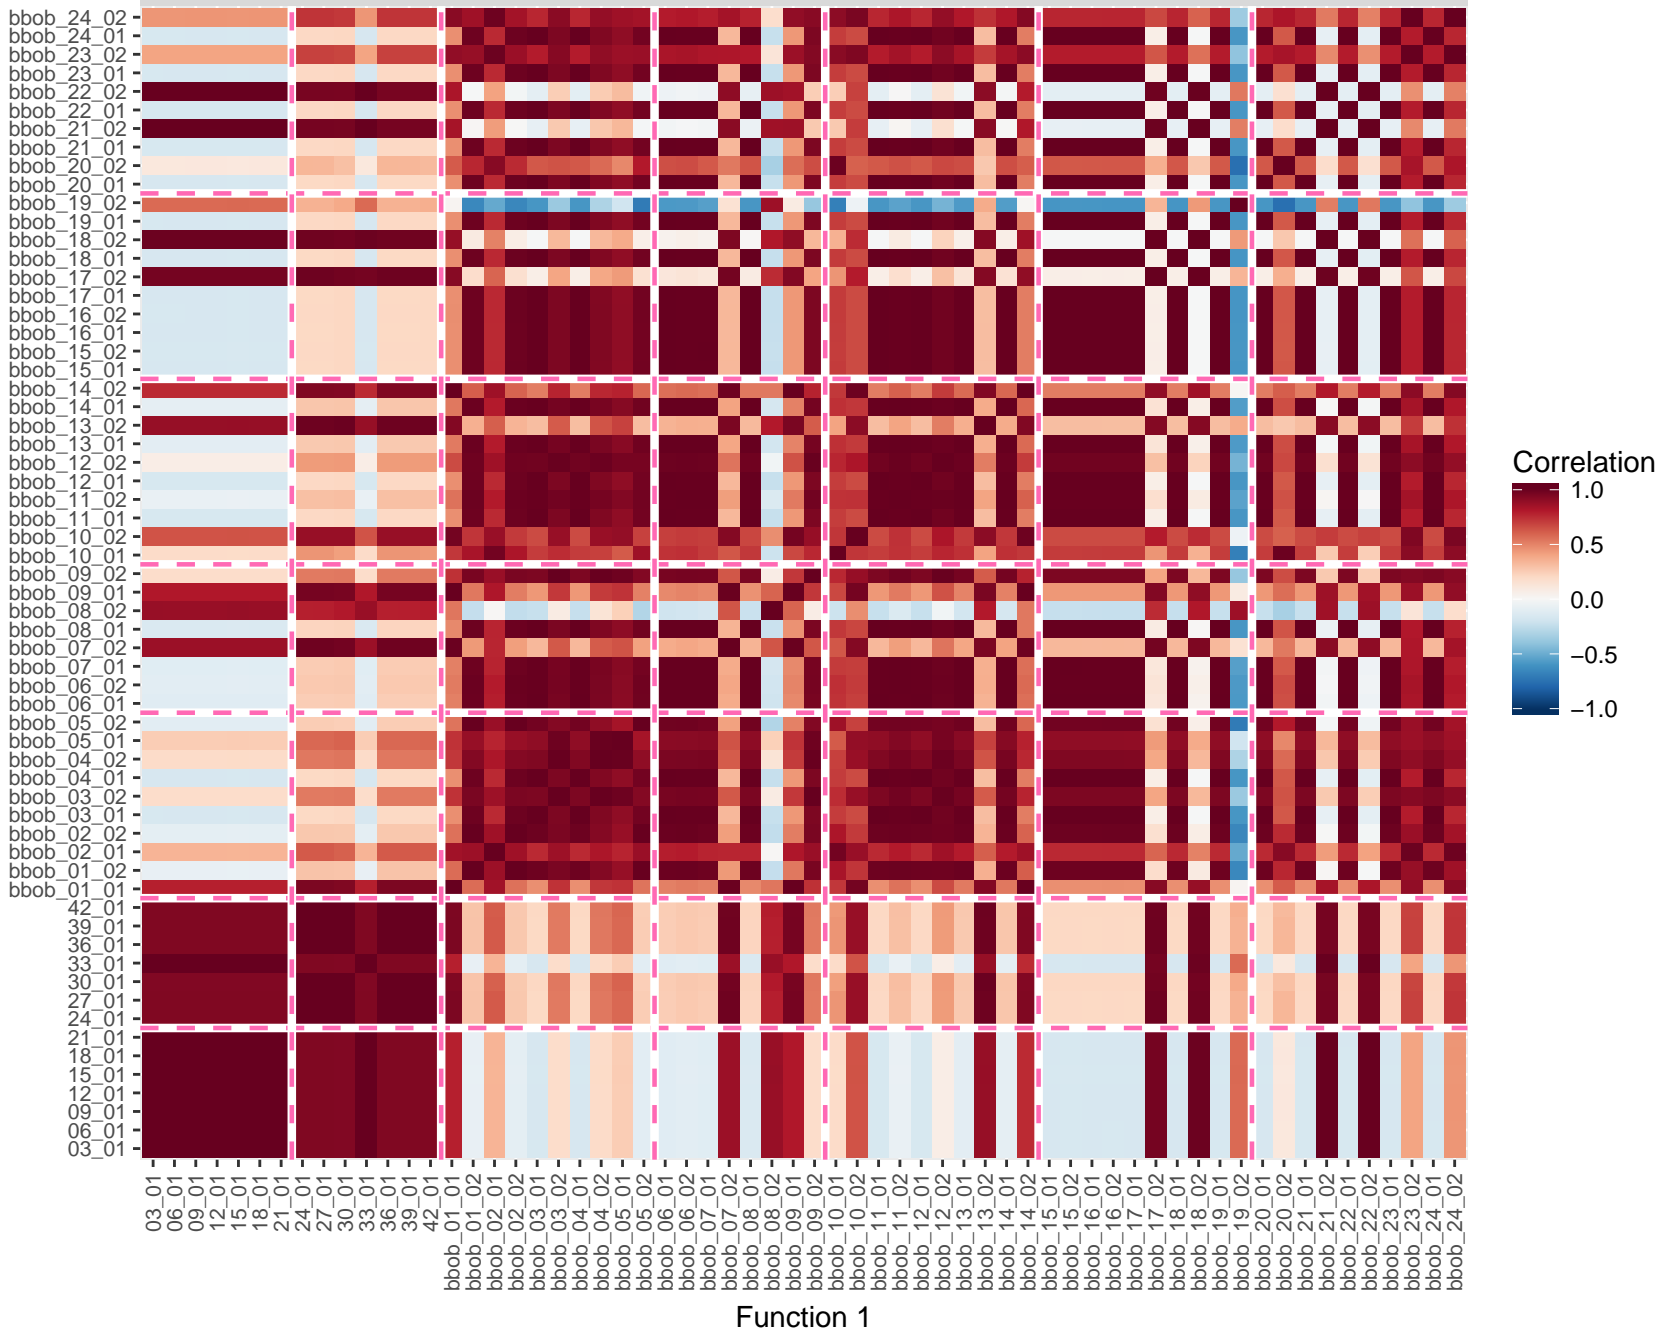

Mario RS

BASIC (7 Features)

Mario RS

NBC (5 Features)

Mario RS

DISP (16 Features)

Function 2

Function 1

Mario RS

IC (5 Features)

Mario RS

ELA_META (9 Features)

Mario RS

ELA_DISTR (3 Features)

Function 2

Function 1