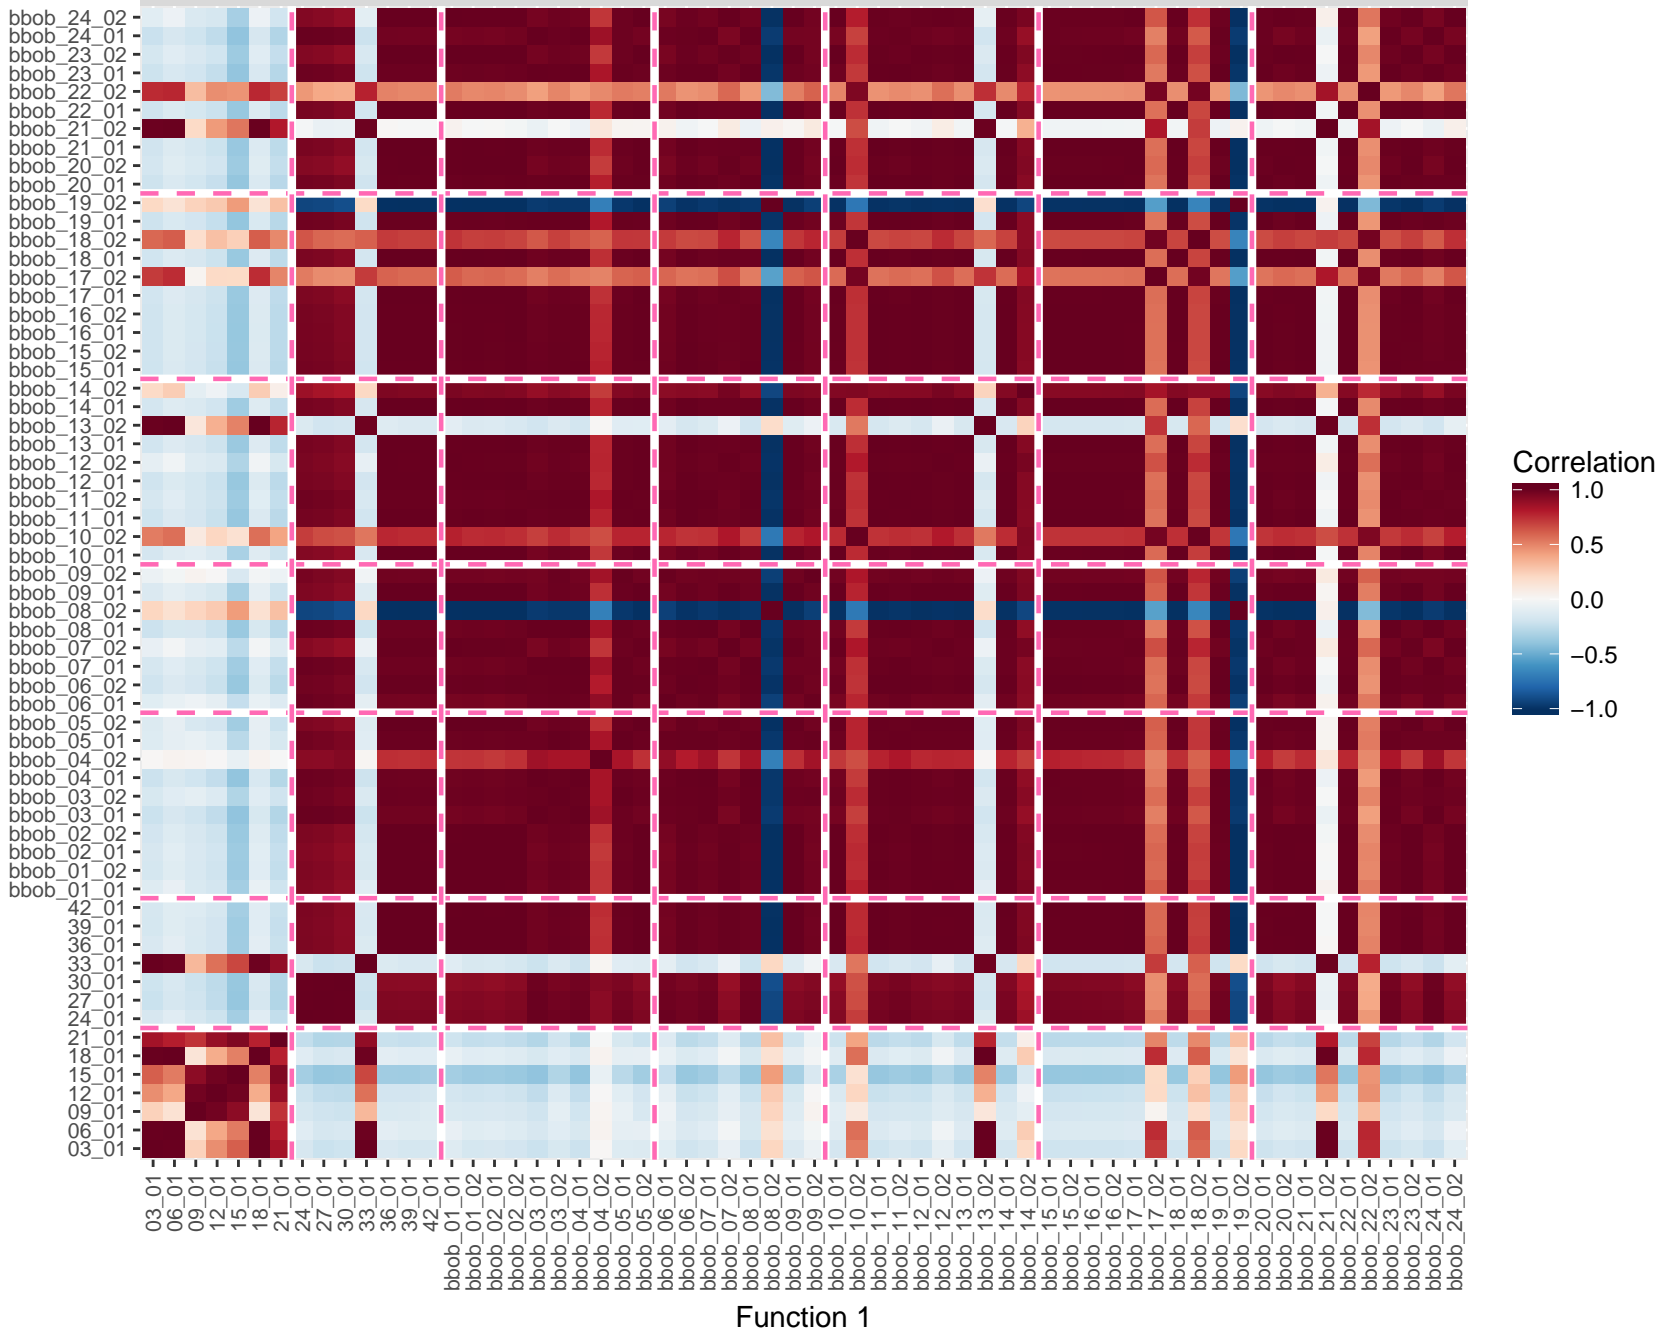

Mario RS

BASIC (7 Features)

Mario RS

NBC (5 Features)

Mario RS

DISP (16 Features)

Function 2

Function 1

Mario RS

IC (5 Features)

Mario RS

ELA_META (9 Features)

Mario RS

ELA_DISTR (3 Features)

Function 2

Function 1