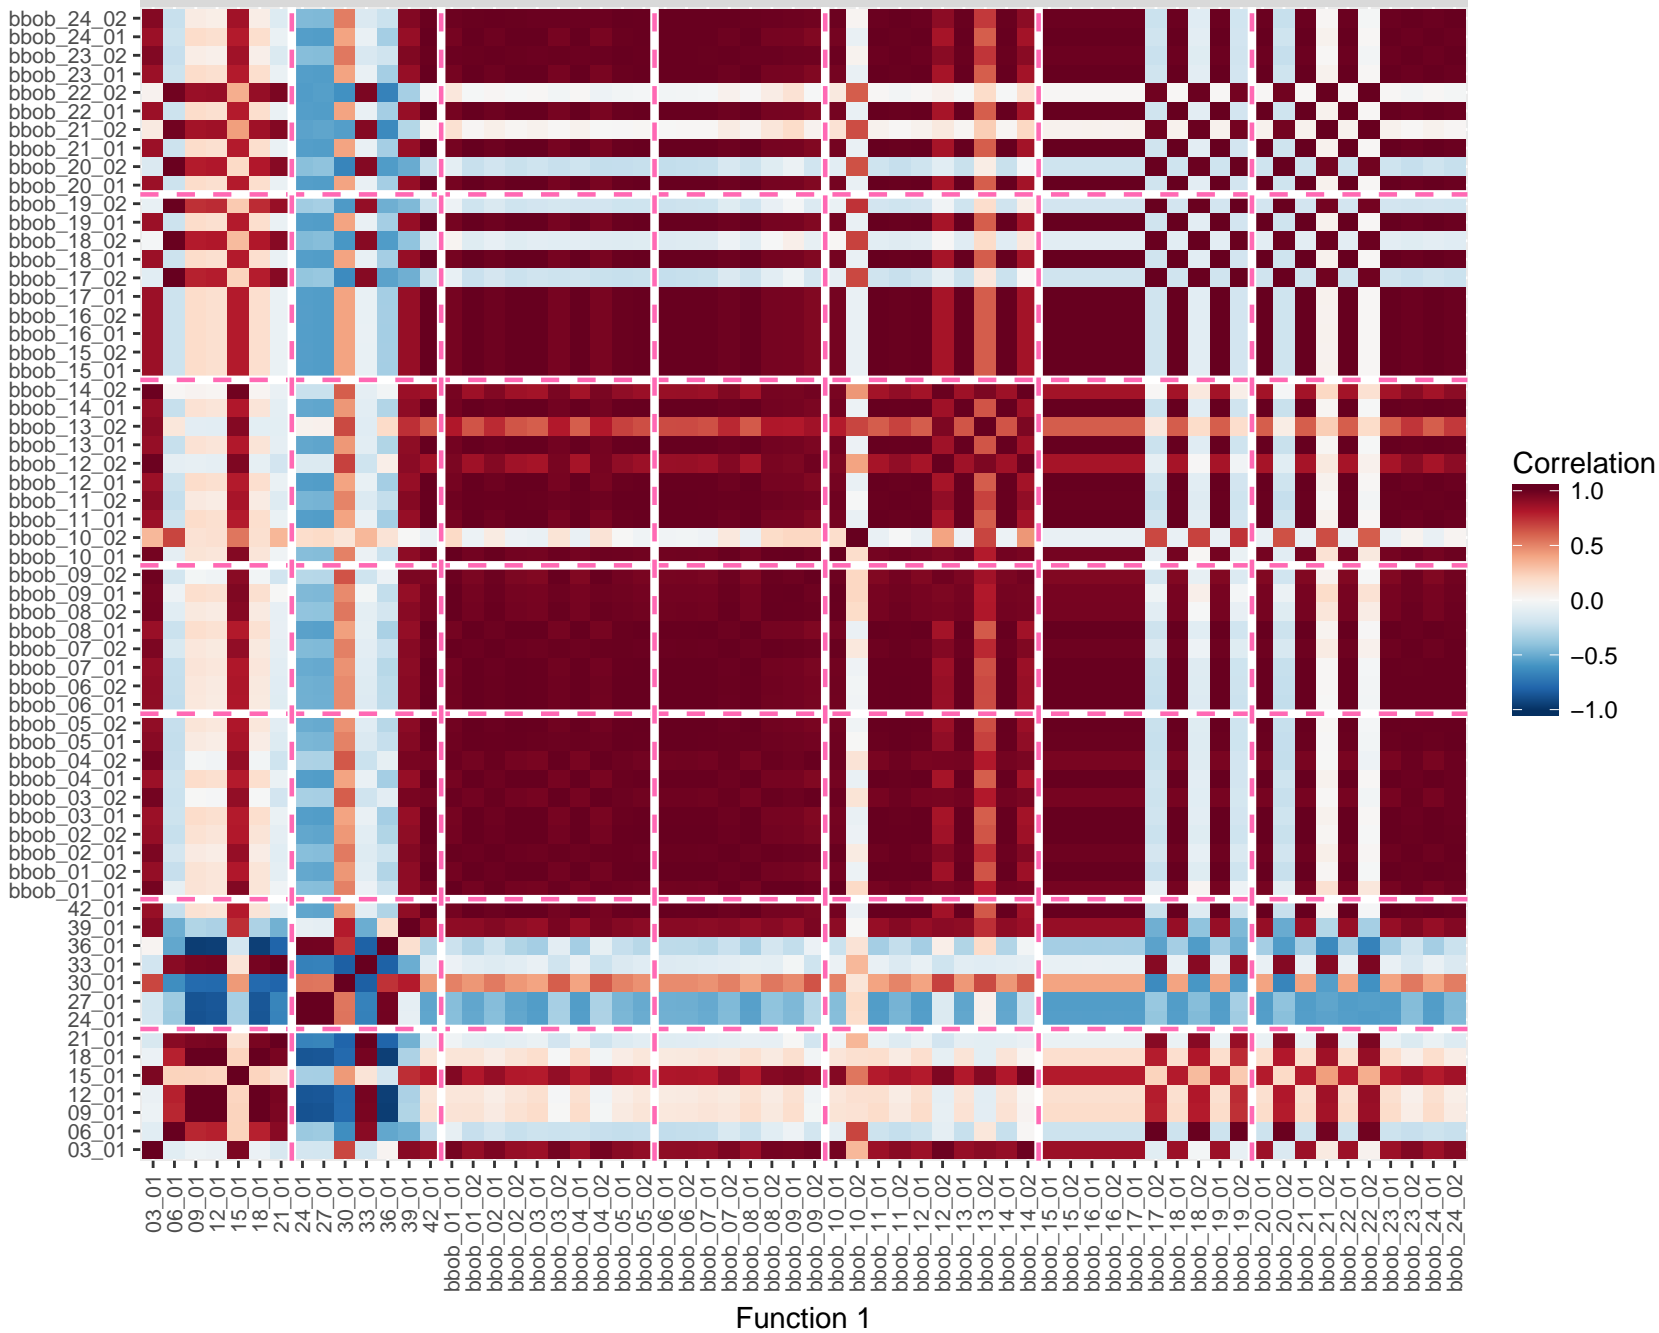

Mario RS

BASIC (7 Features)

Mario RS

NBC (5 Features)

Mario RS

DISP (16 Features)

Function 2

Function 1

Mario RS

IC (5 Features)

Mario RS

ELA_META (9 Features)

Mario RS

ELA_DISTR (3 Features)

Function 2

Function 1