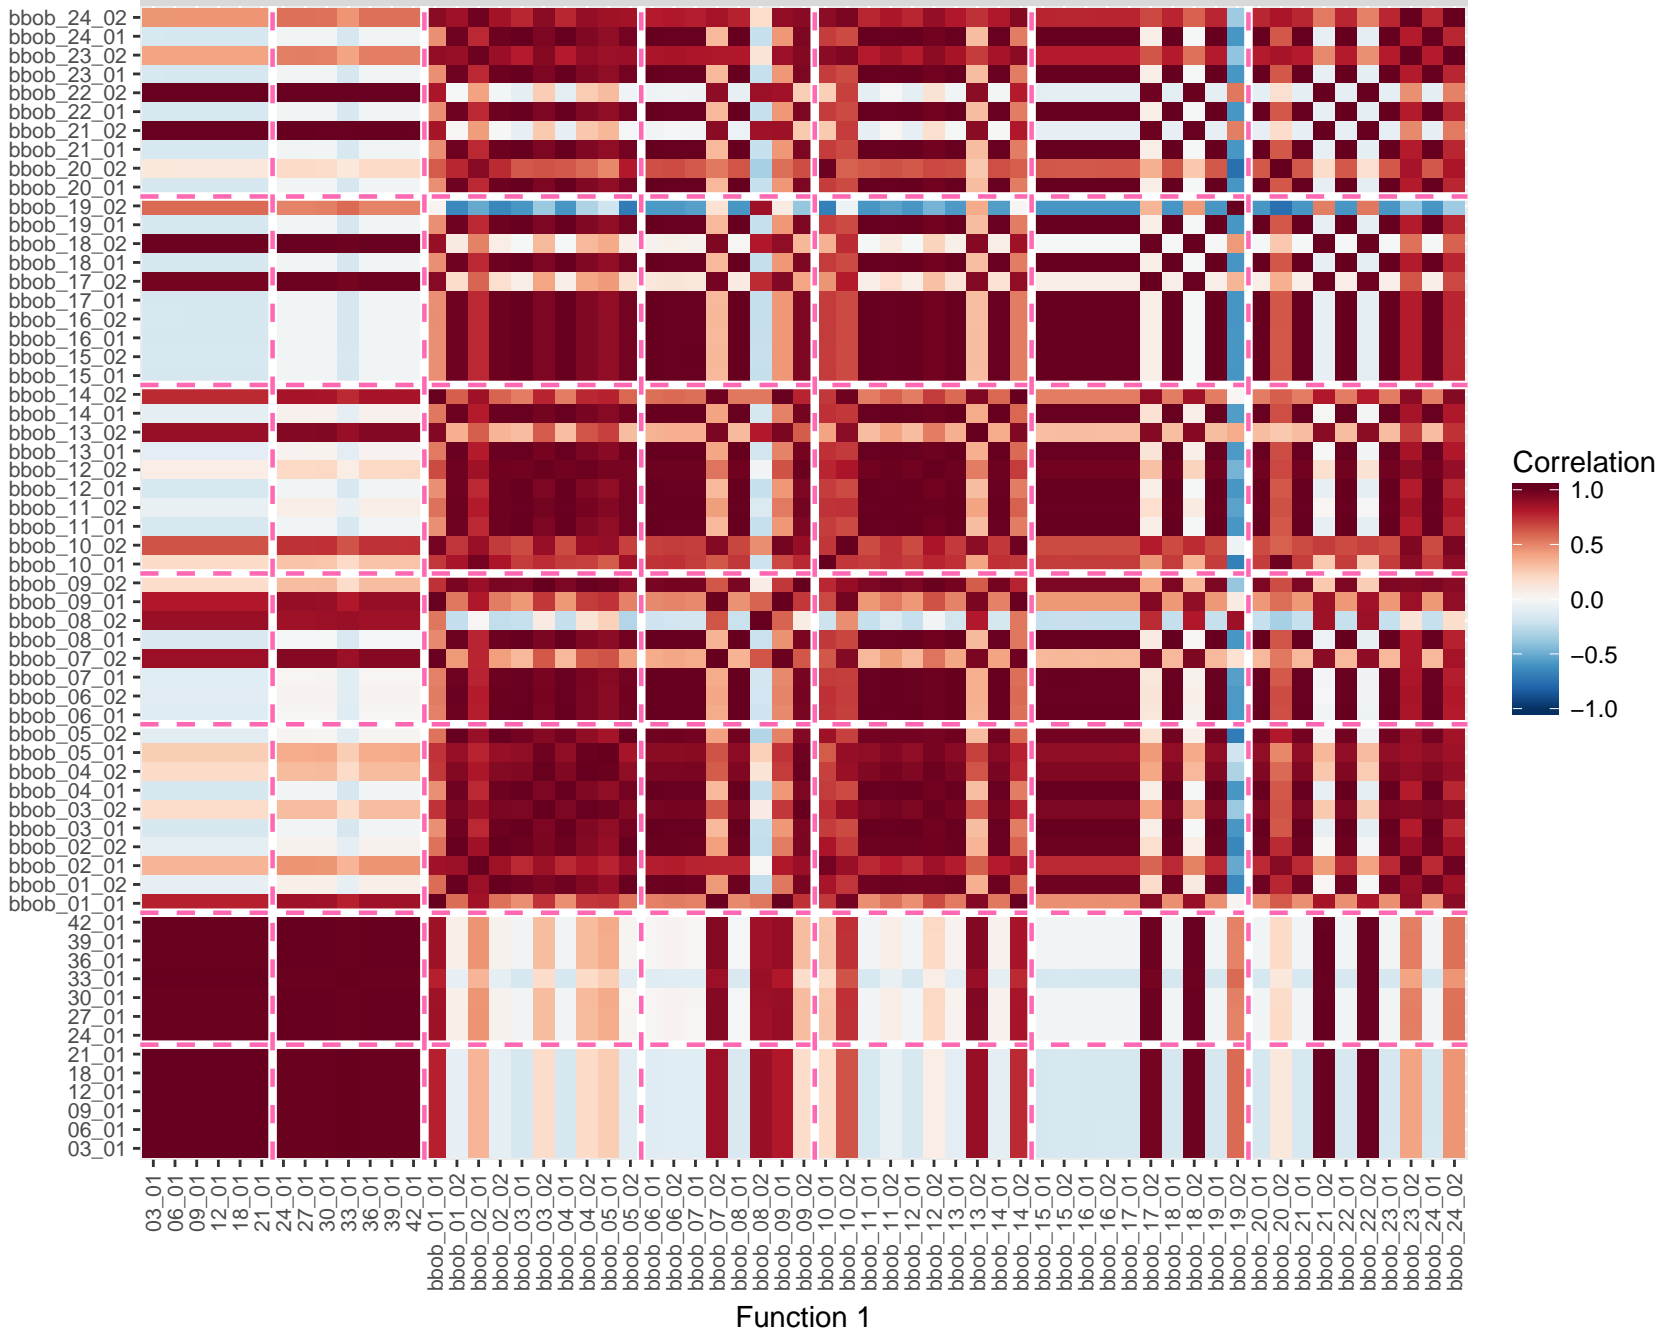

Mario CMA

BASIC (7 Features)

Mario CMA

NBC (5 Features)

Function 1

Mario CMA

DISP (16 Features)

Function 1

Mario CMA

IC (5 Features)

Mario CMA

ELA_META (9 Features)

Mario CMA

ELA_DISTR (3 Features)

Mario CMA

ALL (45 Features)