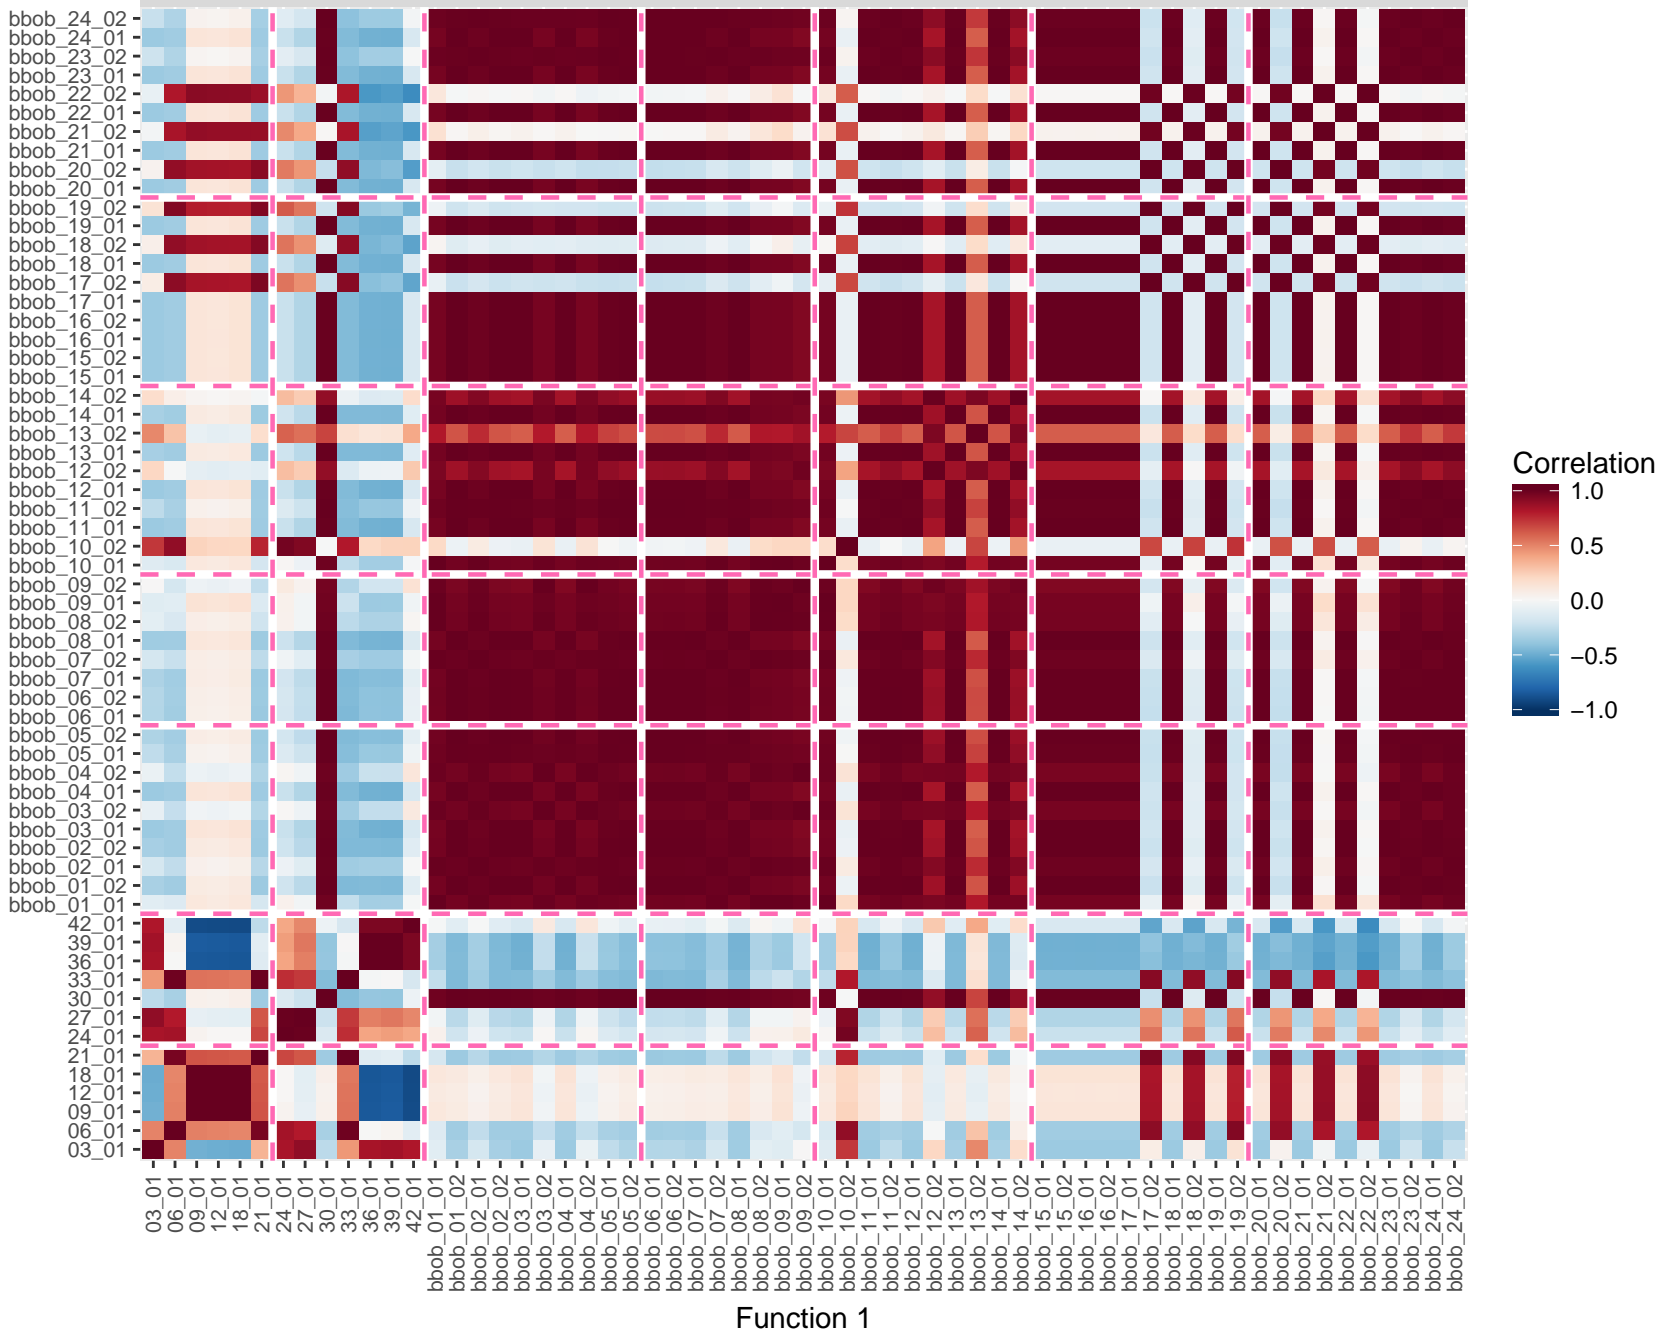

Mario CMA

BASIC (7 Features)

Mario CMA

NBC (5 Features)

Function 1

Mario CMA

DISP (16 Features)

Function 1

Mario CMA

IC (5 Features)

Mario CMA

ELA_META (9 Features)

Mario CMA

ELA_DISTR (3 Features)

Mario CMA

ALL (45 Features)