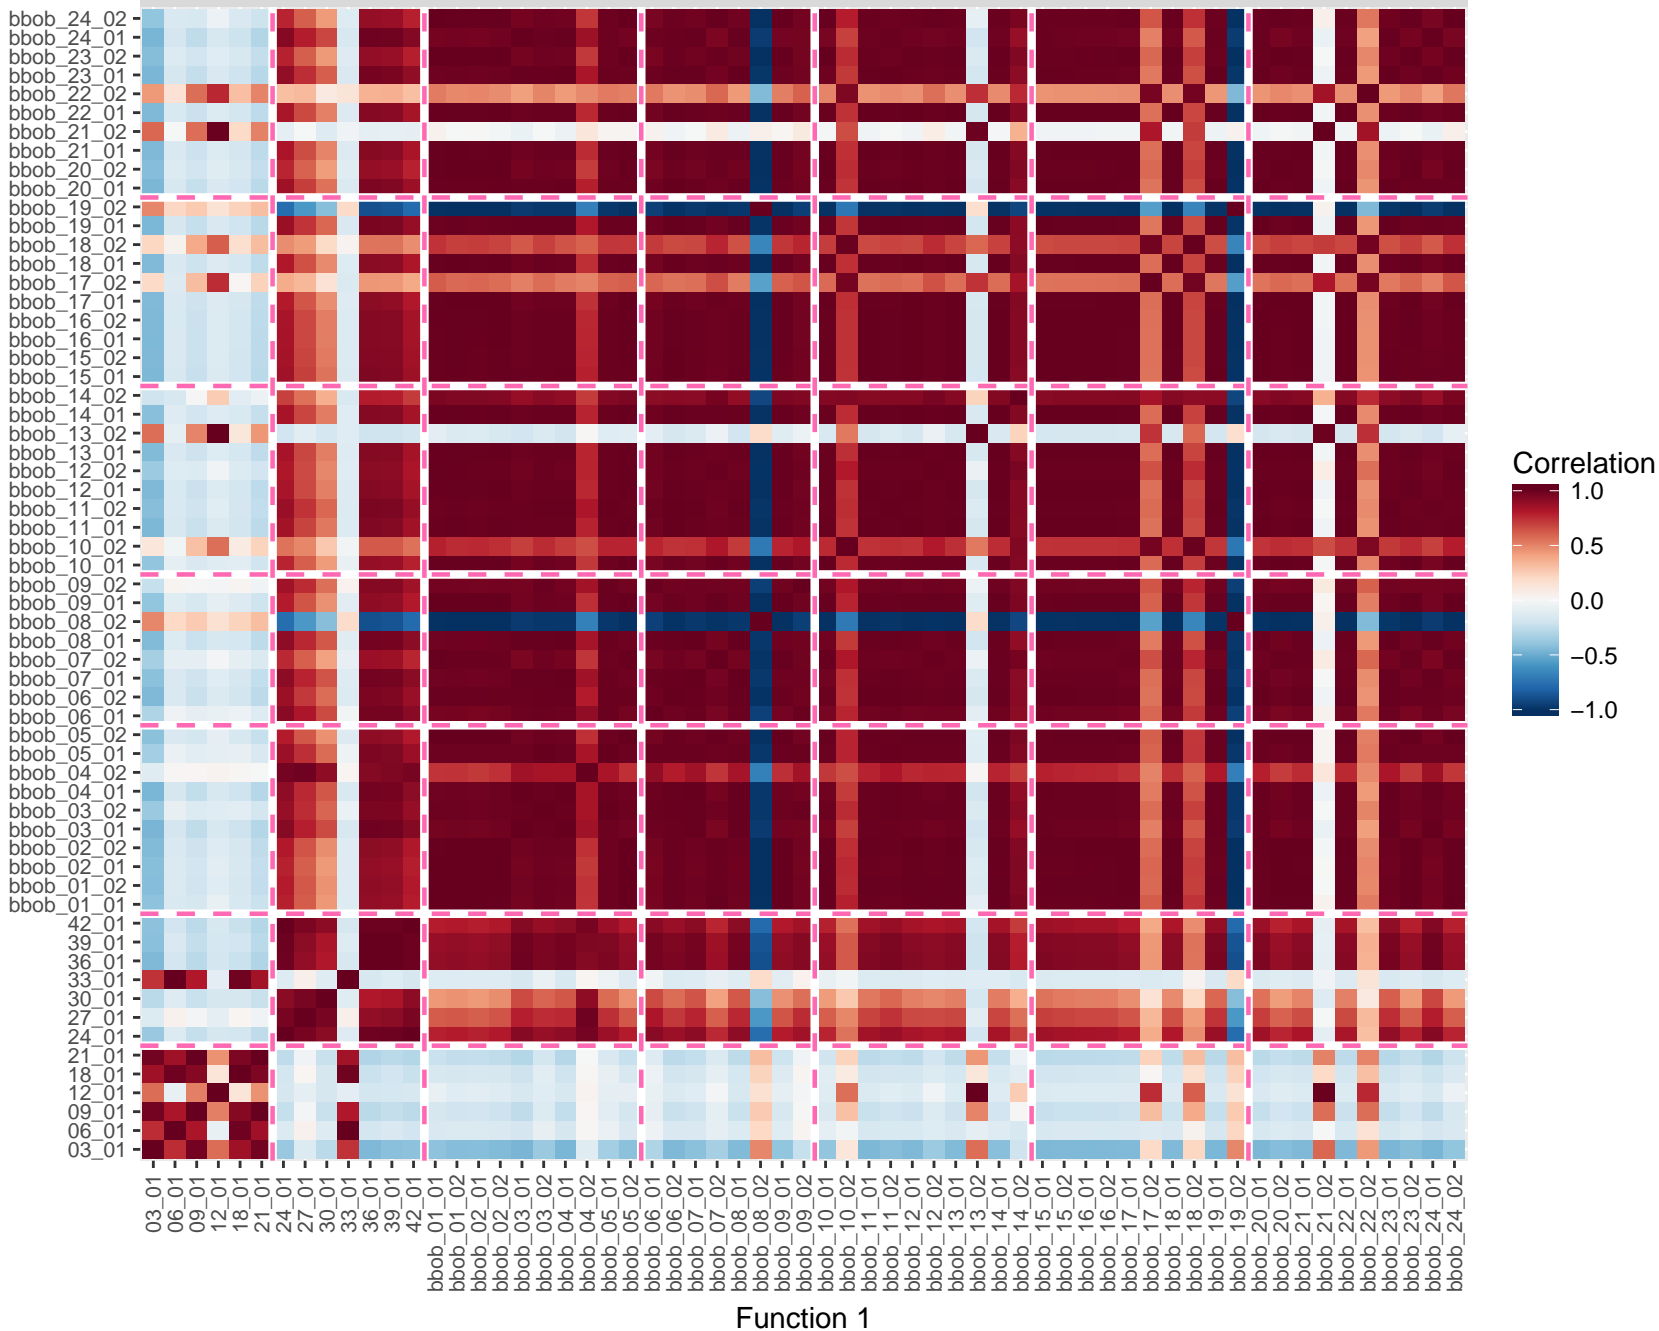

Mario CMA

BASIC (7 Features)

Mario CMA

NBC (5 Features)

Function 1

Mario CMA

DISP (16 Features)

Function 1

Mario CMA

IC (5 Features)

Mario CMA

ELA_META (9 Features)

Mario CMA

ELA_DISTR (3 Features)

Mario CMA

ALL (45 Features)