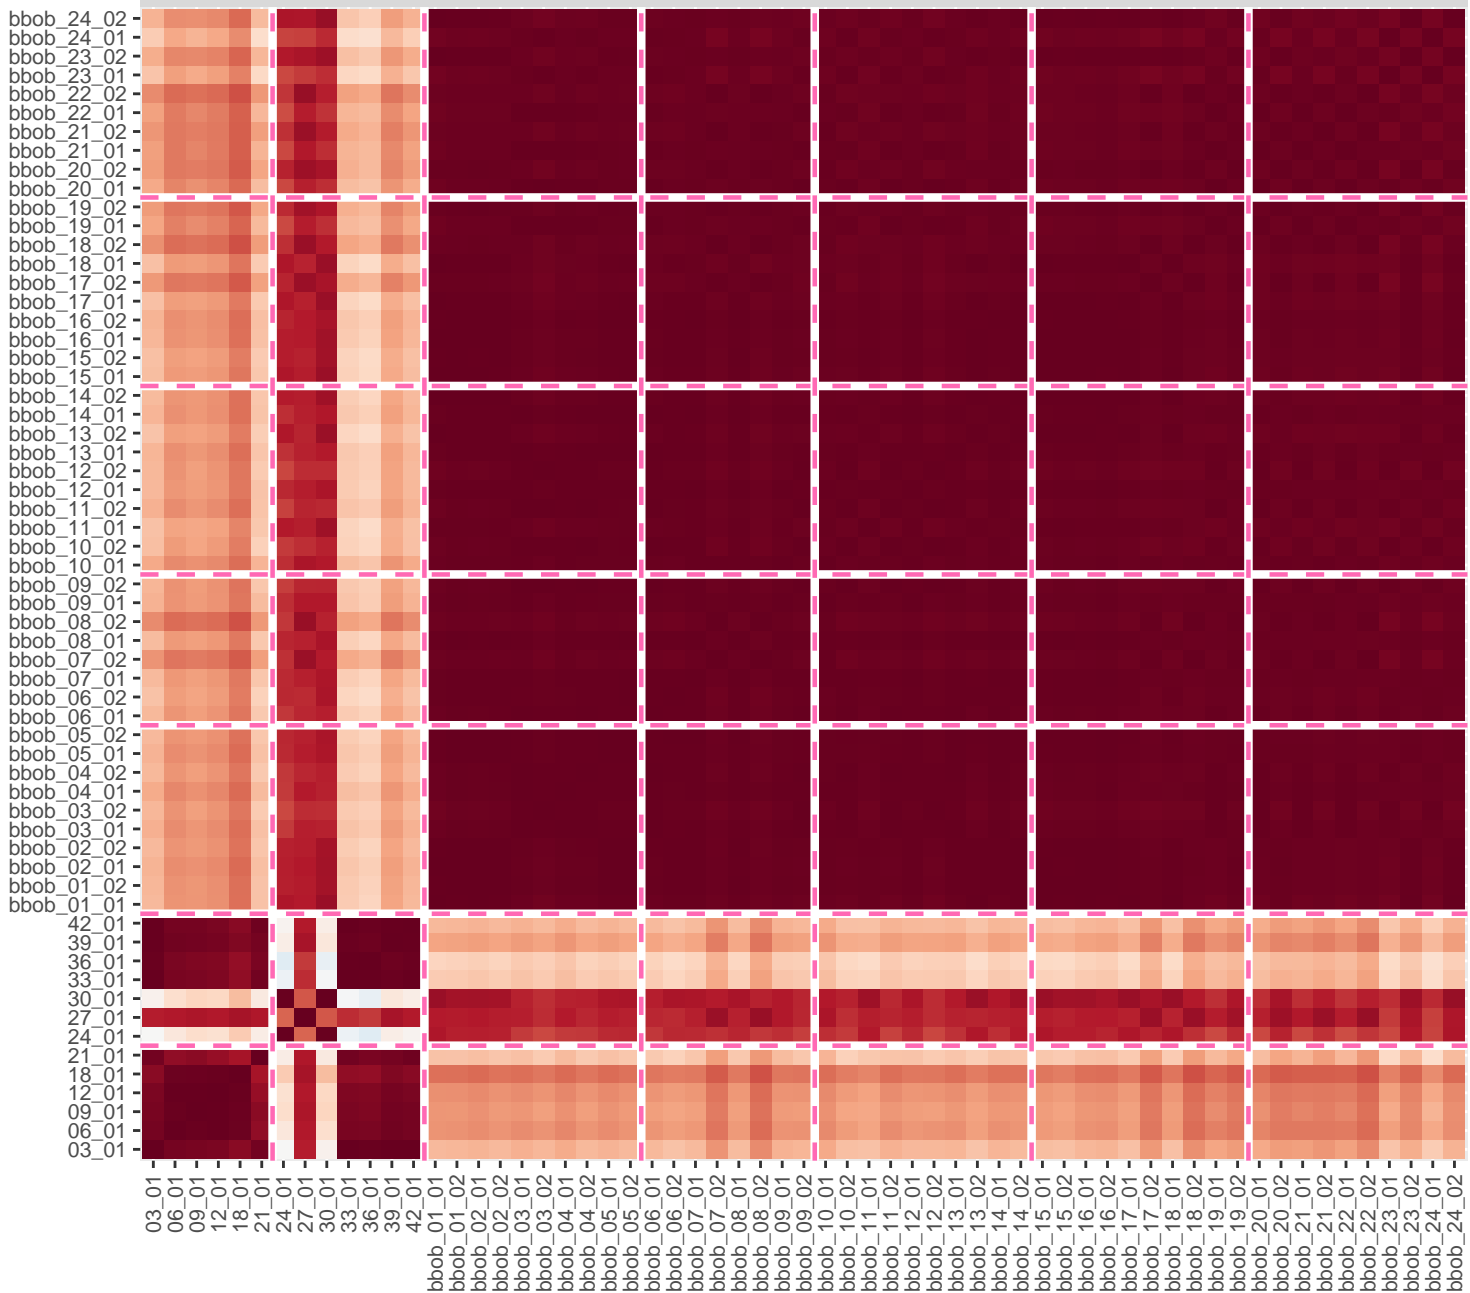

Mario CMA

BASIC (7 Features)

Mario CMA

NBC (5 Features)

Function 1

Mario CMA

DISP (16 Features)

Function 1

Mario CMA

IC (5 Features)

Mario CMA

ELA_META (9 Features)

Mario CMA

ELA_DISTR (3 Features)

Mario CMA

ALL (45 Features)