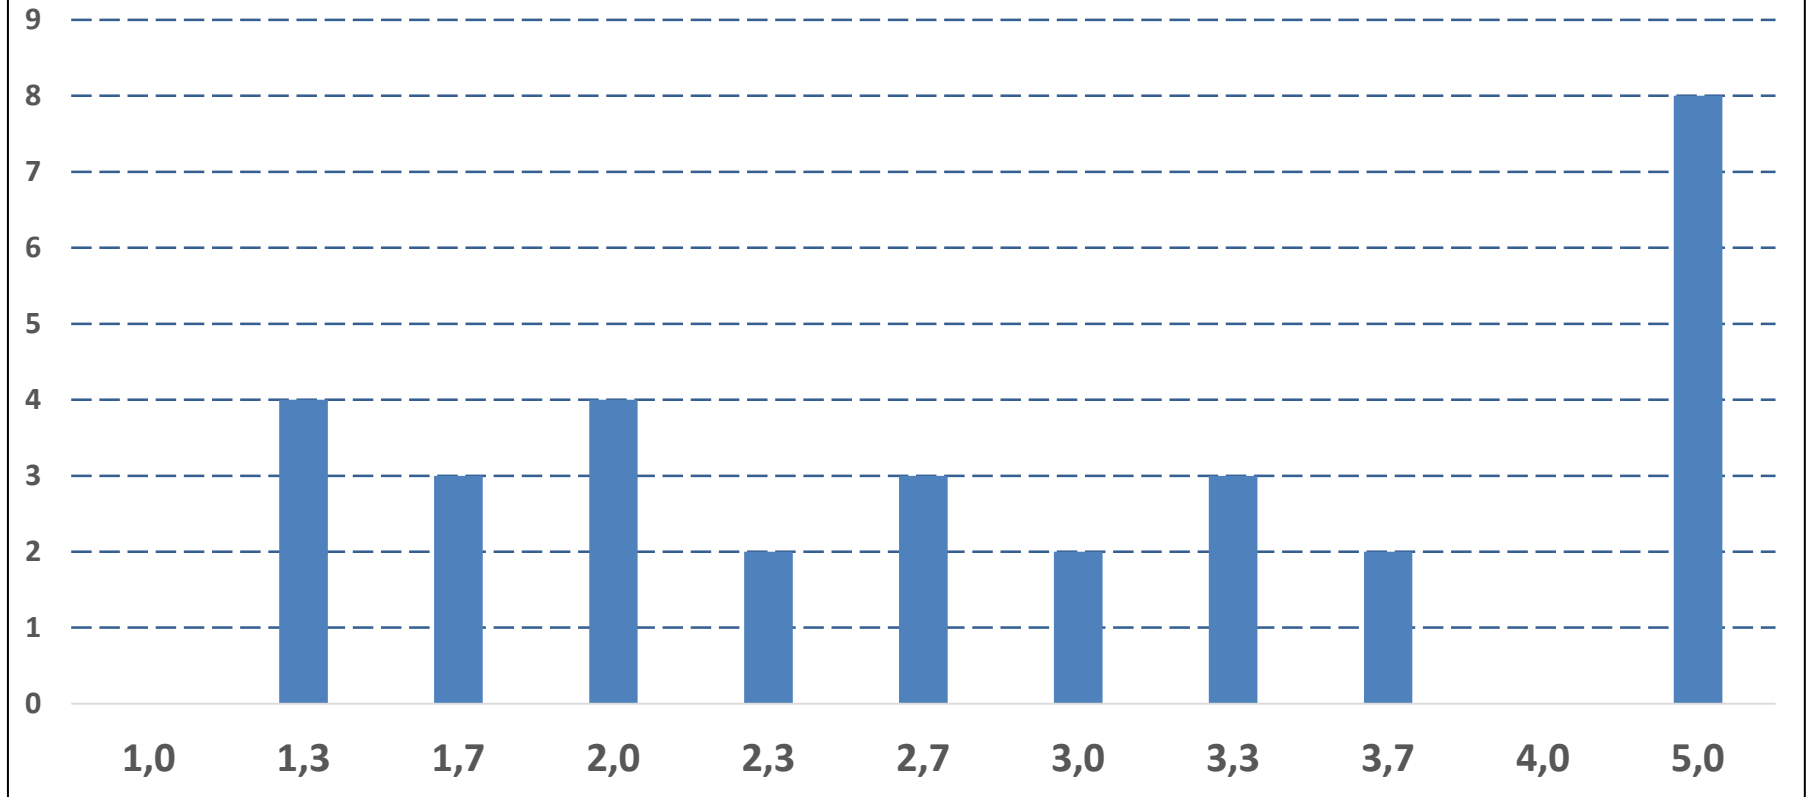

# Notenspiegel / Performance Record

final version: 14-Mar-2017